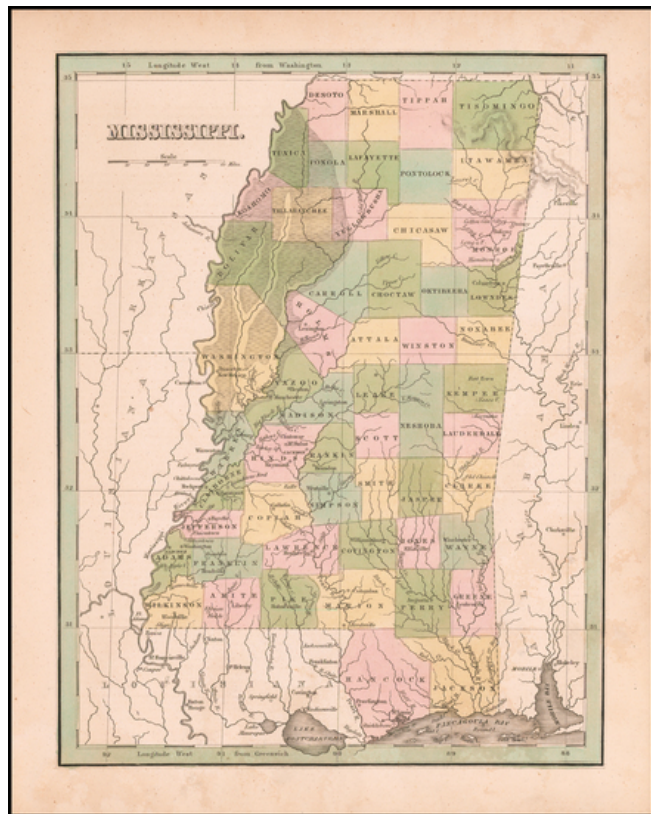

## Mississippi

**Stock#:** 59085  
**Map Maker:** Bradford  
**Date:** 1835  
**Place:** Boston  
**Color:** Outline Color  
**Condition:** VG+  
**Size:** 8 x 10 inches  
**Price:** \$125.00

### Description:

Full original color example of Bradford's early map of Mississippi, one of the earliest separately published maps of the state.

### Detailed Condition:

Original Color