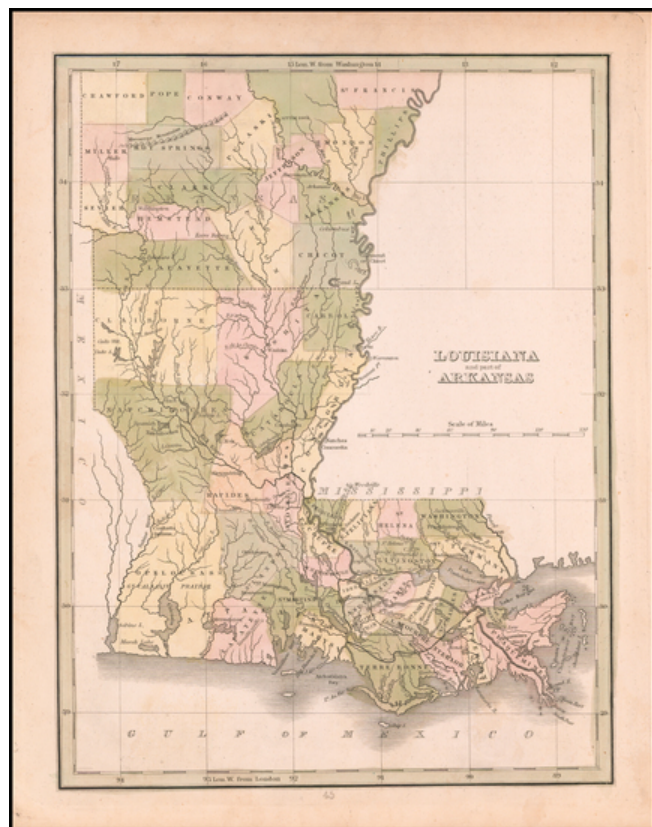

Barry Lawrence Ruderman Antique Maps Inc.

7407 La Jolla Boulevard
La Jolla, CA 92037

www.raremaps.com

(858) 551-8500
blr@raremaps.com

Louisiana and part of Arkansas

Stock#: 59084
Map Maker: Bradford
Date: 1835
Place: New York
Color: Hand Colored
Condition: VG+
Size: 8 x 10 inches
Price: \$ 145.00

Description:

Rare full original color example of this map of Louisiana and the southeastern part of Arkansas, from an early edition of Bradford's first atlas.

Early county configurations in Arkansas and parish configurations in Louisiana.

Detailed Condition:

Original Color