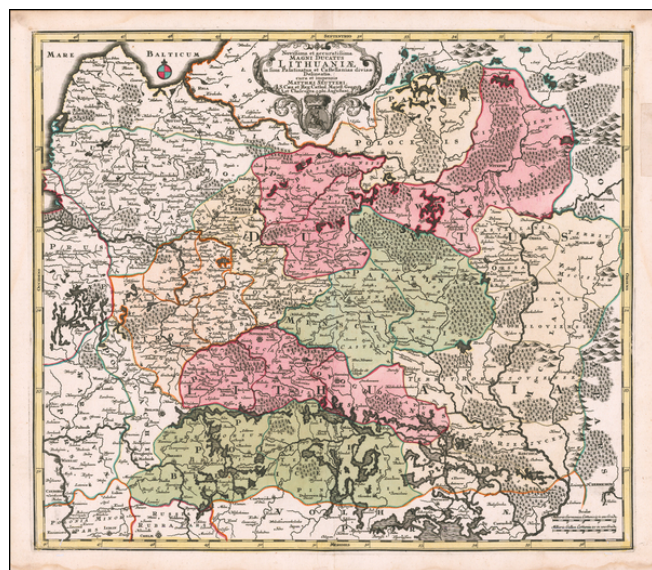

Barry Lawrence Ruderman Antique Maps Inc.

7407 La Jolla Boulevard
La Jolla, CA 92037

www.raremaps.com

(858) 551-8500
blr@raremaps.com

Novissima et accuratissima Magni Ducatus Lithuaniae in suos Palatinaus et Castellanas divisae Delineatio . . .

Stock#: 59071
Map Maker: Seutter
Date: 1730 circa
Place: Augsburg
Color: Hand Colored
Condition: VG
Size: 22.5 x 19.5 inches
Price: \$1,200.00

Description:

First state of Seutter's map of Lithuania, extending from the Baltic (Riga) to Palatinate Polesia Bressicenis in the south.

A highly detailed map of Lithuania, showing towns, castles, Palatinates, rivers, lakes, forests, etc.

There are 3 states of the map:

- State 1: No privilege in the top right corner
- State 2: Seutter privilege added at top right (1731-32)
- State 3: JM Probst imprint added at the upper left corner (1762)