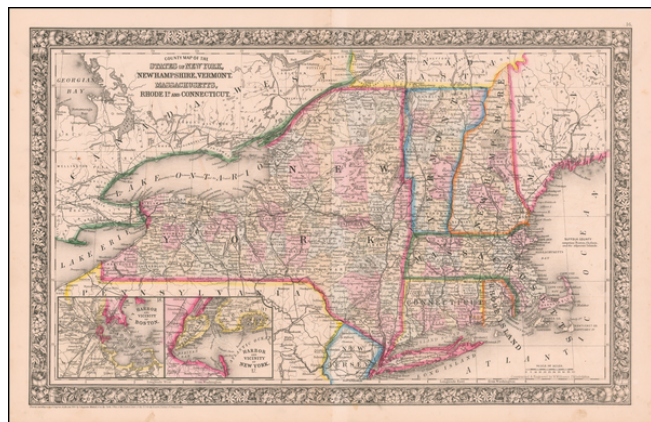

Barry Lawrence Ruderman Antique Maps Inc.

7407 La Jolla Boulevard
La Jolla, CA 92037

www.raremaps.com

(858) 551-8500
blr@raremaps.com

County Map of the States of New York, New Hampshire, Vermont, Massachusetts, Rhode Id. And Connecticut

Stock#: 59049
Map Maker: Mitchell Jr.
Date: 1865
Place: Philadelphia
Color: Hand Colored
Condition: VG+
Size: 21 x 14 inches
Price: SOLD

Description:

Detailed map of New England and the Northeast, with large insets of Boston and New York Harbors. The map is hand colored by counties and shows railroads, rivers, towns, islands, lakes and a host of other details.