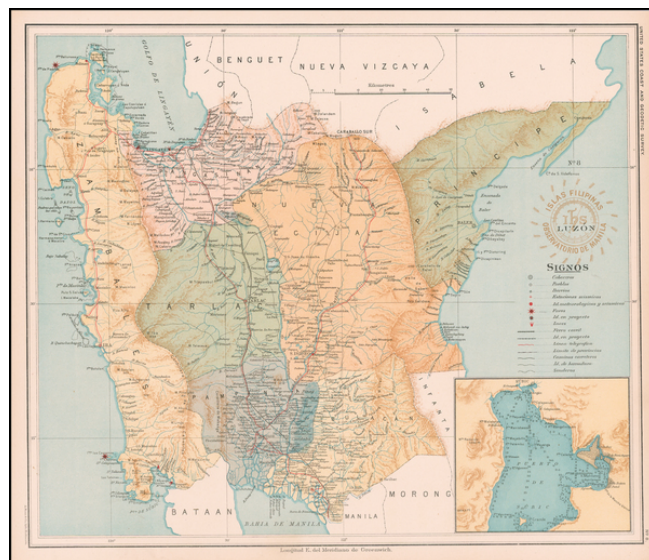

Barry Lawrence Ruderman Antique Maps Inc.

7407 La Jolla Boulevard
La Jolla, CA 92037

www.raremaps.com

(858) 551-8500
blr@raremaps.com

Luzon (with large inset of Subic Bay)

Stock#: 59026
Map Maker: Hoen & Co.
Date: 1899
Place: Baltimore
Color: Color
Condition: VG+
Size: 13.5 x 11.5 inches
Price: SOLD

Description:

Fine map Luzon and Subic Bay, published under the direction of Jose Algue and the United States Coast and Geodetic Survey in 1899.

The map appeared in *Atlas de Filipinas: Coleccion de 30 mapas trabajados por delineantes filipinos bajo la direccion del P. Jose Algue*.