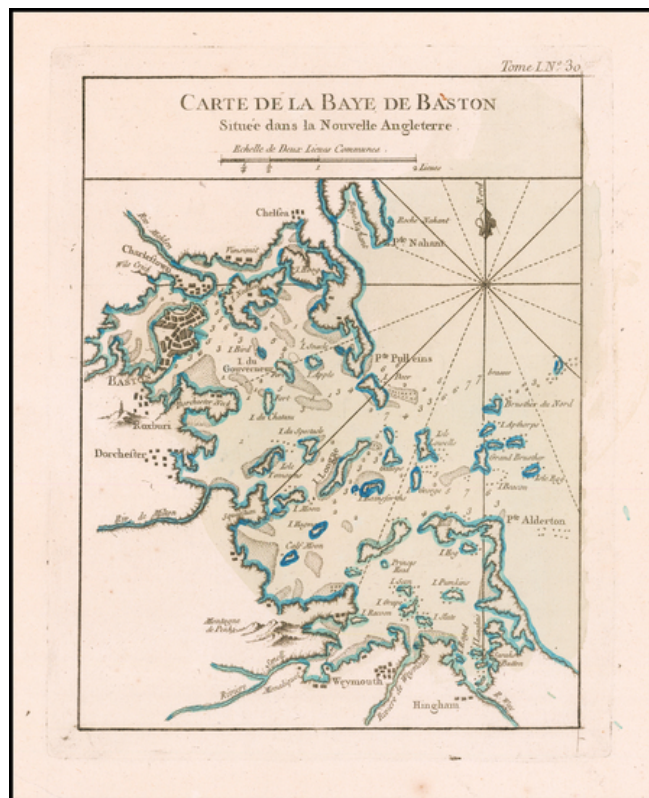

**Barry Lawrence Ruderman
Antique Maps Inc.**

7407 La Jolla Boulevard
La Jolla, CA 92037

www.raremaps.com

(858) 551-8500
blr@raremaps.com

Carte De La Baye De Baston Situee dans la Nouvell Angleterre

Stock#: 59005
Map Maker: Bellin
Date: 1764
Place: Paris
Color: Hand Colored
Condition: VG+
Size: 6.5 x 8.5 inches
Price: \$375.00

Description:

Boston Harbor at the end of the French & Indian War

An excellent map of the Harbor of Boston, from Bellin's *Le Petit Atlas Maritime*.

Detailed Condition:

Old Color.