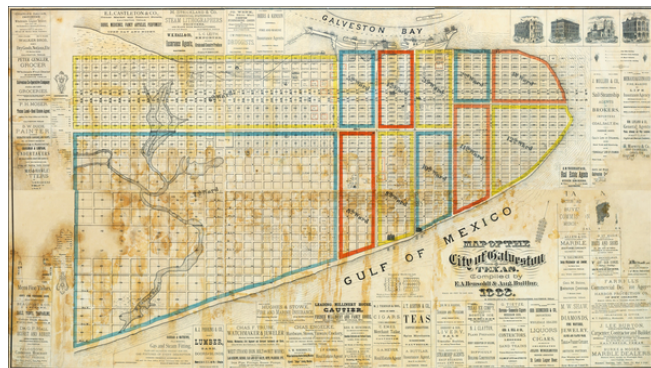

## Map of the City of Galveston Texas. Compiled by E.A. Hensoldt & Aug. Buttlar.

**Stock#:** 59000  
**Map Maker:** Hensoldt & Buttlar  
**Date:** 1883  
**Place:** Galveston, Texas  
**Color:** Outline Color  
**Condition:** Good  
**Size:** 66 x 36 inches  
**Price:** \$25,000.00

#### ***An Exceptional Wall Map of Galveston. The Only Known Copy.***

The only known copy of Hensoldt & Buttlar's massive six-sheet hand-colored lithographed wall map of Galveston, Texas.

The map is replete with advertisements for local businesses, reflecting the booming economy of Galveston in the post-Civil War period. Galveston was the main port for Texas immediately following the Civil War, and so, unlike most Southern cities, it prospered in the last decades of the 19th century. Cotton, in particular, flowed out of the city to markets in the East.

The city is divided by ward, with printed color (blue, yellow, red, and orange) with a total of 12 wards shown.

The upper right corner includes four vignettes; Post Office Building; Galveston Cotton Exchange; St. Mary's Cathedral; G., C. & S.F. R'y. Building.

### **Detailed Condition:**

Six-sheet wall map, expertly conserved. Backed with archival paper. Stabilized losses at the left and right edges near the horizontal centerline. Some other minor losses elsewhere with minimal manuscript-