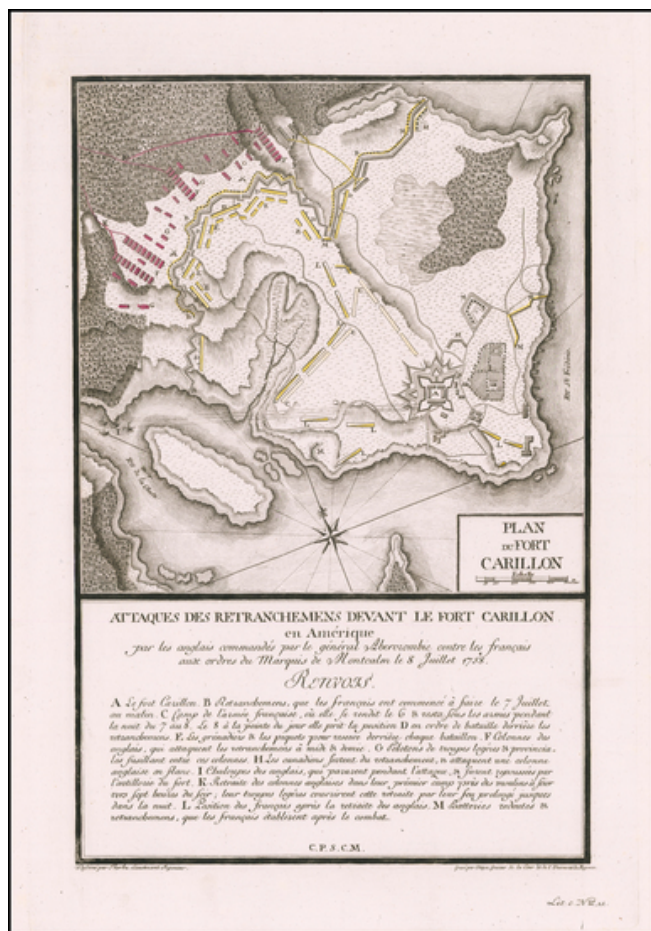

**Barry Lawrence Ruderman
Antique Maps Inc.**

7407 La Jolla Boulevard
La Jolla, CA 92037

www.raremaps.com

(858) 551-8500
blr@raremaps.com

**Plan Du Fort Carillon . . . 1758 [French & Indian War Battle Plan--Fort
Carillon/Ticonderoga]**

Stock#: 58985
Map Maker: Therbu
Date: 1789
Place: Frankfurt
Color: Hand Colored
Condition: VG+
Size: 9 x 14 inches
Price: \$1,200.00

Description:

Rare French & Indian War Battle Plan, showing the fortifications and battles fought at Fort Carillon between Lake Champlain and Lake George.

The map shows the English Assault on Fort Carillon under the direction of General James Abercromby. The key at the bottom of the battle plan explains the various activities of the French, English and Indians, including activities on a daily and nightly basis during the attacks. The plans were issued in *Les plans de la guerre de sept ans contenant les batailles combats, prises de villes, camps etc.*, published in Frankfurt (1789-93 ?). The work is a retrospective of battles of the 7 Years War. Relatively little is known about the source of the maps or their makers, other than that the maps were apparently derived from French Manuscript maps drawn on the spot.

Ft. Carillon had been the stronghold of Lt. General Montcalm following his attack on Ft. William Henry. Avenging its loss, the English sent a force of 15,000 up Lake George in July 1758. Although the English outnumbered the French 4 to 1, the attack resulted in the loss of many troops, including Lord Howe. Ultimately, the British retook the region and launched a campaign into Canada. In the meantime, The English rebuilt the fort, which had been originally constructed by the French in 1755, as Ft. Ticonderoga. A rare battle plan in pristine condition.