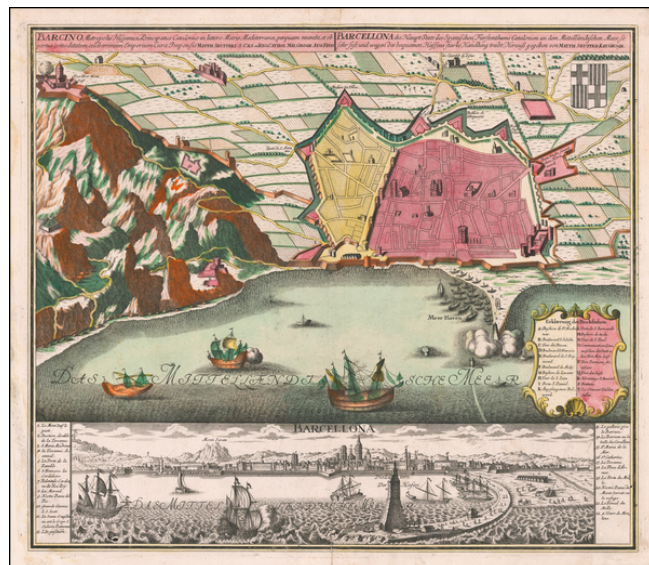

**Barry Lawrence Ruderman
Antique Maps Inc.**

7407 La Jolla Boulevard
La Jolla, CA 92037

www.raremaps.com

(858) 551-8500
blr@raremaps.com

**[Barcelona] Barcino Metropolis Hispanici Principatus Cataloniae in littore Maris
Mediterranei, perquam munita, et ab portus como ditatem celeberrimum Emporium
cura Impensis . . .**

Stock#: 58971
Map Maker: Seutter
Date: 1730 circa
Place: Augsburg
Color: Hand Colored
Condition: VG+
Size: 23 x 20 inches
Price: \$1,200.00

Description:

Fine old color map and view of Barcelona and environs, published by Seutter in Augsburg.

At the top, a map-like view of the fortified town and harbor of Barcelona is shown, with a second set of walls on Montjuic (called Mont Juif on the map).

Below the main map is a finely engraved view of Barcelona from the Harbor, with Monte Serato in the background.