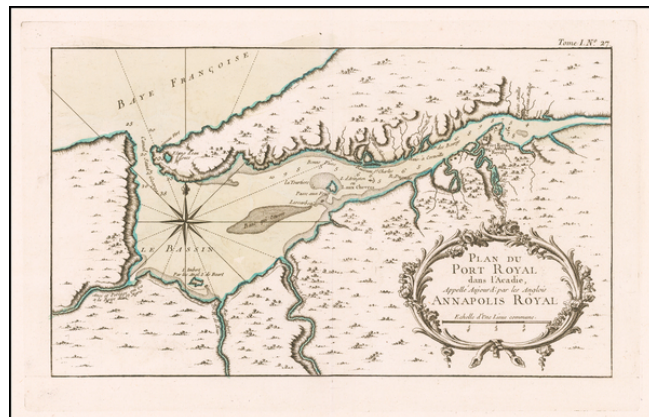

**Barry Lawrence Ruderman
Antique Maps Inc.**

7407 La Jolla Boulevard
La Jolla, CA 92037

www.raremaps.com

(858) 551-8500
blr@raremaps.com

Plan Du Port Royale dans l'Acadie appelle Aujourd d' par les Anglais Annapolis Royal

Stock#: 58949
Map Maker: Bellin
Date: 1764
Place: Paris
Color: Hand Colored
Condition: VG+
Size: 13.5 x 8 inches
Price: \$ 120.00

Description:

Interesting map of the harbor of Port Royal and the town of Annapolis Royal, published in Bellin's *Petit Atlas Maritime*.

Detailed Condition:

Old Color