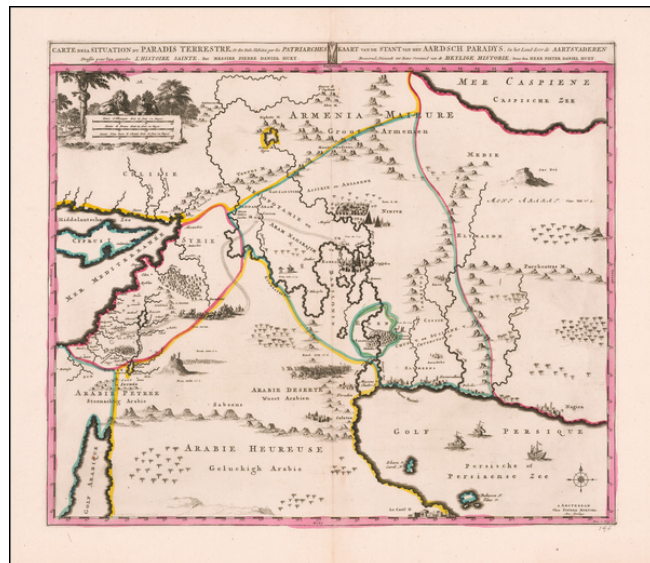

Stock#: 58926
Map Maker: Mortier
Date: 1725 circa
Place: Amsterdam
Color: Hand Colored
Condition: VG+
Size: 18 x 15.5 inches
Price: \$475.00

Description:

Detailed map of the the Holy Land and the Middle East, centered on the Garden of Eden and including a large Cyprus.

Includes the travels of several of the Patriarchs and fascinating graphic depictions of Babylon and several other cities. Larger cities named include:

- Ninive
- Babel
- Calatua
- Teredon
- Sichem
- Jerusalem
- Antiocha (Syria)
- Charax Pasinis
- Pasinivallum
- Anuchtha
- Pelodes
- Suse
- Nagira
- Le Catif N. (across from the Island of Baharn N. and Tilus v.)

The map appeared in *Histoire du Vieux et du Nouveau Testament*, first published by Covens & Mortier in 1725.

Detailed Condition: