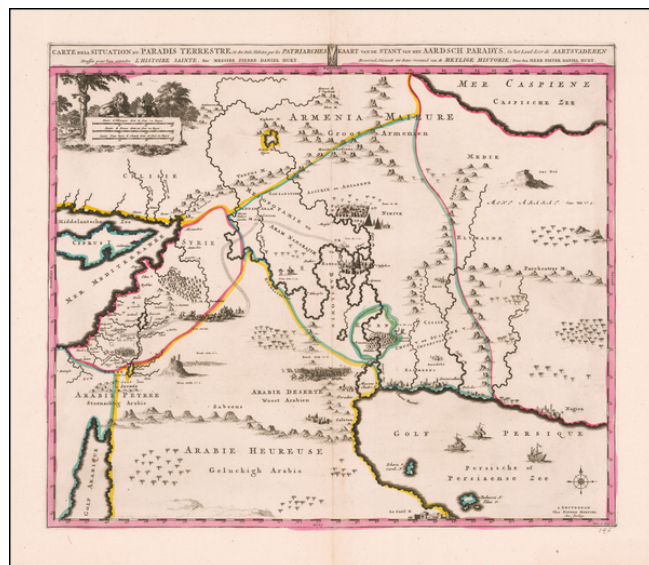

Stock#: 58926
Map Maker: Mortier
Date: 1725 circa
Place: Amsterdam
Color: Hand Colored
Condition: VG+
Size: 18 x 15.5 inches
Price: SOLD

Description:

Detailed map of the the Holy Land and the Middle East, centered on the Garden of Eden and including a large Cyprus.

Includes the travels of several of the Patriarchs and fascinating graphic depictions of Babylon and several other cities. Larger cities named include:

- Ninive
- Babel
- Calatua
- Teredon
- Sichem
- Jerusalem
- Antiocha (Syria)
- Charax Pasinis
- Pasinivallum
- Anuchtha
- Pelodes
- Suse
- Nagira
- Le Catif N. (across from the Island of Baharn N. and Tilus v.)

The map appeared in *Histoire du Vieux et du Nouveau Testament*, first published by Covens & Mortier in 1725.

Detailed Condition: