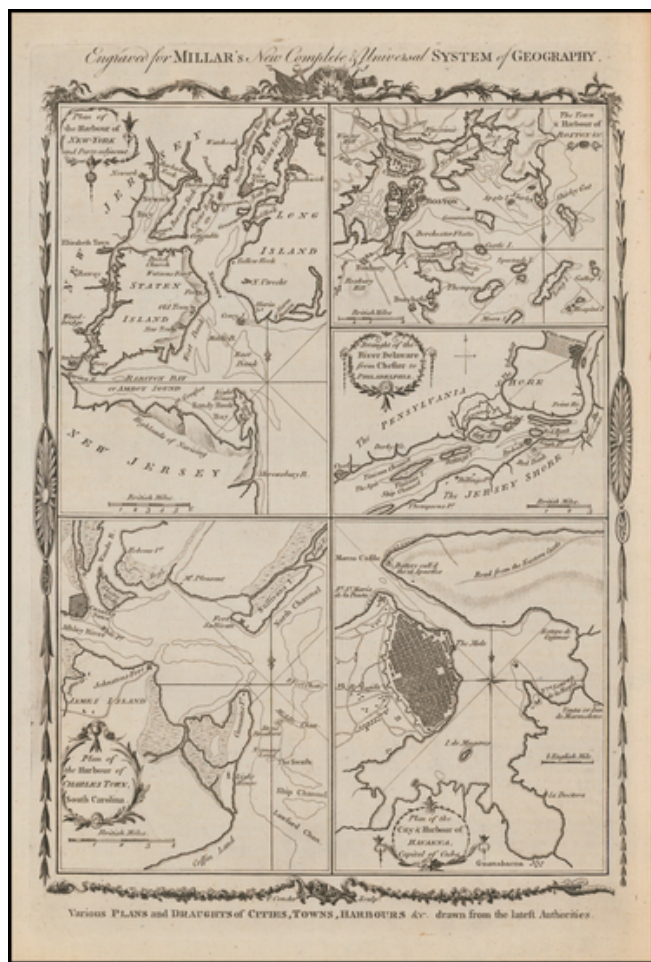

**Barry Lawrence Ruderman
Antique Maps Inc.**

7407 La Jolla Boulevard
La Jolla, CA 92037

www.raremaps.com

(858) 551-8500
blr@raremaps.com

Various Plans and Draughts of Cities, Towns, Harbours &c . . . [New York, Boston, Charleston, Delaware River to Philadelphia & Havana]

Stock#: 58898
Map Maker: Conder
Date: 1779
Place: London
Color: Uncolored
Condition: VG+
Size: 12 x 8 inches
Price: \$375.00

Description:

Detailed set of Revolutionary War era harbor plans, based upon larger maps of the period, including New York, Boston, Charleston and Philadelphia.