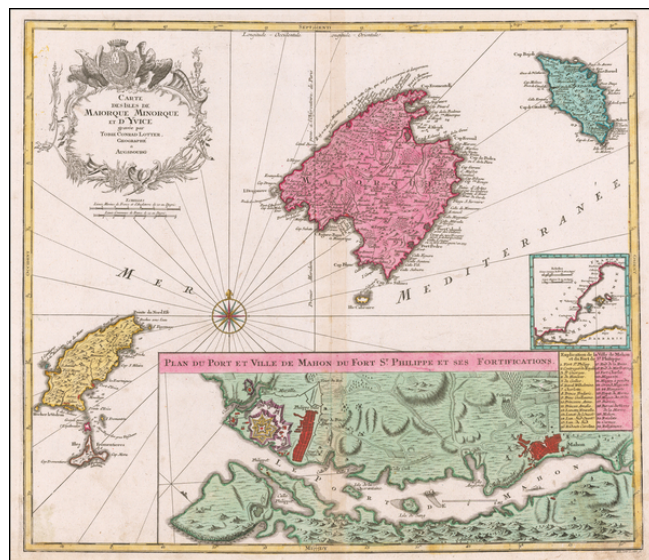

## Carte Des Isles De Maiorque Minorque et D'Yvice . . .

**Stock#:** 58883  
**Map Maker:** Lotter  
**Date:** 1740  
**Place:** Augsburg  
**Color:** Hand Colored  
**Condition:** VG  
**Size:** 22.5 x 19 inches  
**Price:** \$ 795.00

### Description:

Striking map of the Balearic Islands, with a large plans of the Harbor and Town of Mahon.

The map includes a striking coat of arms and windrose.

### Detailed Condition:

Minor discoloration at centerfold.