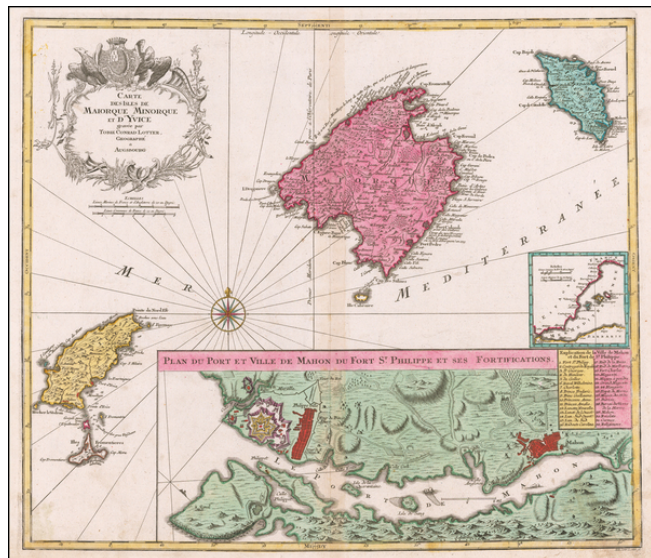

## Carte Des Isles De Maiorque Minorque et D'Yvice . . .

**Stock#:** 58883  
**Map Maker:** Lotter  
**Date:** 1740  
**Place:** Augsburg  
**Color:** Hand Colored  
**Condition:** VG  
**Size:** 22.5 x 19 inches  
**Price:** \$ 795.00

### Description:

Striking map of the Balearic Islands, with a large plans of the Harbor and Town of Mahon.

The map includes a striking coat of arms and windrose.

### Detailed Condition:

Minor discoloration at centerfold.