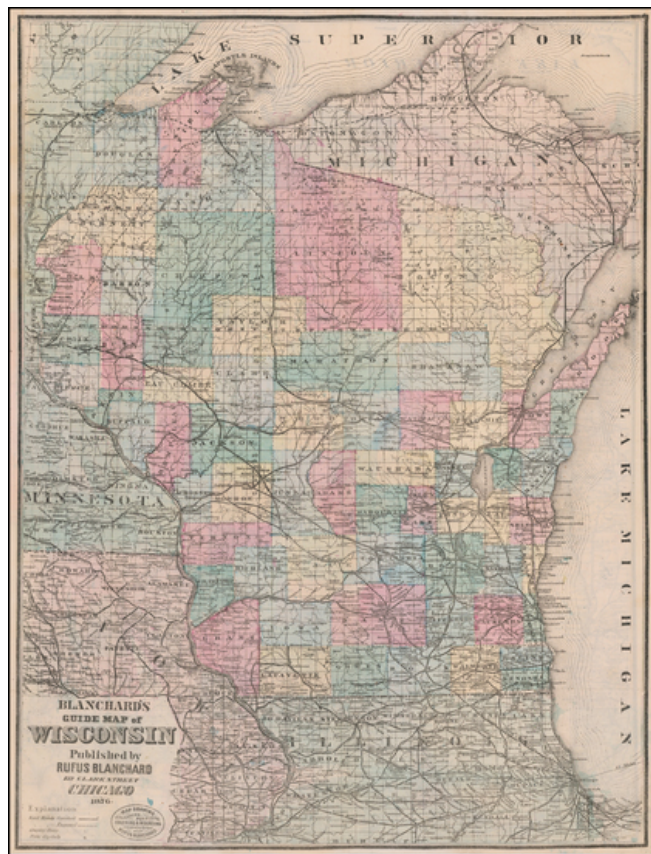

**Barry Lawrence Ruderman  
Antique Maps Inc.**

7407 La Jolla Boulevard  
La Jolla, CA 92037

www.raremaps.com

(858) 551-8500  
blr@raremaps.com

---

**(Wisconsin and Michigan Maps) Blanchard's Guide Map of Wisconsin Published by  
Rufus Blanchard . . . 1876 (with Blanchard Michigan on the verso!)**

**Stock#:** 58870  
**Map Maker:** Blanchard  
**Date:** 1876  
**Place:** Chicago  
**Color:** Color  
**Condition:** VG  
**Size:** 16 x 21 inches  
**Price:** \$1,400.00

**Description:**

***Rare Blanchard Guide Maps of Michigan and Wisconsin***

Detailed pocket map of Wisconsin, with a map of Michigan by Blanchard published on the verso.

The maps are both colored by counties and show the two states in fine detail for the period.

It appears that the back to back printing was intentional, despite the fact that the covers do not mention the Michigan map.

**Rarity**

Both maps are quite rare on the market. We locate only a single copy of the 1873 Blanchard Wisconsin in

**Barry Lawrence Ruderman  
Antique Maps Inc.**

7407 La Jolla Boulevard  
La Jolla, CA 92037