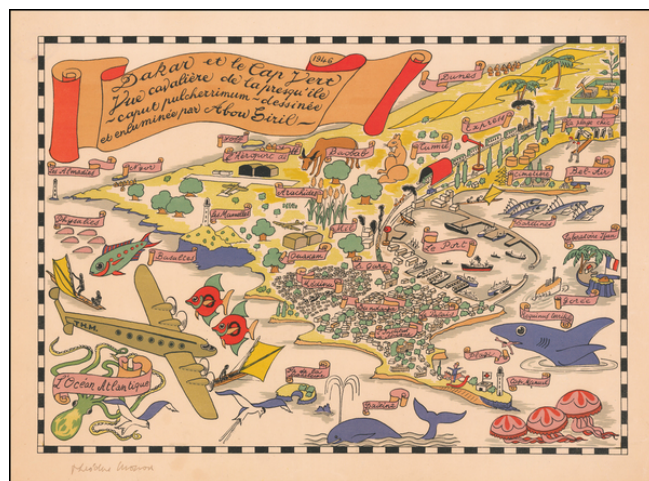

Barry Lawrence Ruderman Antique Maps Inc.

7407 La Jolla Boulevard
La Jolla, CA 92037

www.raremaps.com

(858) 551-8500
blr@raremaps.com

[Cote d'Ivoire] Dakar et le Cap Vert Vue cavaliere de la presqu'ile caput pulcherrimum - dessinee et eluminee par Abou Siril

Stock#: 58864
Map Maker:
Date: 1946
Place:
Color: Color
Condition: VG+
Size: 21 x 16 inches
Price: \$875.00

Description:

A Whimsical View of Dakar

Whimsical promotional / pictorial map of the area around Dakar in the Cote d'Ivoire.

Includes the note "Université de Dakar, Institut Français d'Afrique Noire" on verso.

The map is signed by Theodore Monsou.

Detailed Condition: