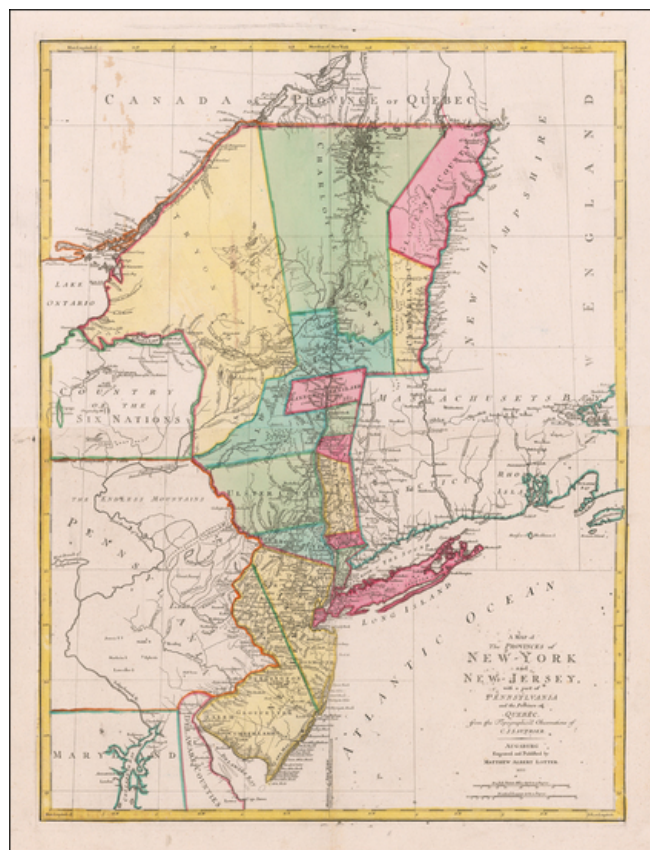

Barry Lawrence Ruderman Antique Maps Inc.

7407 La Jolla Boulevard
La Jolla, CA 92037

www.raremaps.com

(858) 551-8500
blr@raremaps.com

A Map of the Provinces of New-York and New-Jersey, with a part of Pennsylvania and the Province of Québec . . . 1777

Stock#: 58857
Map Maker: Lotter
Date: 1777
Place: Augsburg
Color: Hand Colored
Condition: VG
Size: 22 x 28.5 inches
Price: \$2,700.00

Description:

German edition of Sauthier's important map of the Provinces of New York and New Jersey, published at the outset of the American Revolution.

A highly detailed extending from Delaware Bay, New Jersey in the South to New York-Canada border, and including large parts of Pennsylvania, the Country of the Six Nations and Vermont, based upon a map of same title by C.J. Sauthier, one of the primary English map makers during the American Revolution.

Sauthier was one of the principal British Mapmakers in the years immediately preceding the American Revolution and incorporates the latest surveys.

The map is at a scale of 1 mile to 16 inches and includes remarkable detail.