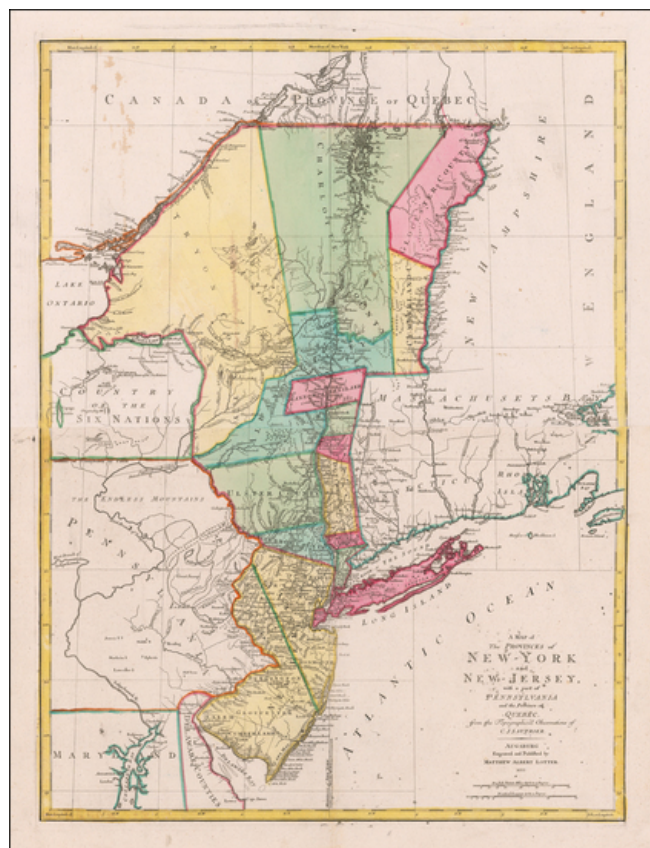

Barry Lawrence Ruderman Antique Maps Inc.

7407 La Jolla Boulevard
La Jolla, CA 92037

www.raremaps.com

(858) 551-8500
blr@raremaps.com

A Map of the Provinces of New-York and New-Jersey, with a part of Pennsylvania and the Province of Québec . . . 1777

Stock#: 58857
Map Maker: Lotter
Date: 1777
Place: Augsburg
Color: Hand Colored
Condition: VG
Size: 22 x 28.5 inches
Price: \$ 2,700.00

Description:

German edition of Sauthier's important map of the Provinces of New York and New Jersey, published at the outset of the American Revolution.

A highly detailed extending from Delaware Bay, New Jersey in the South to New York-Canada border, and including large parts of Pennsylvania, the Country of the Six Nations and Vermont, based upon a map of same title by C.J. Sauthier, one of the primary English map makers during the American Revolution.

Sauthier was one of the principal British Mapmakers in the years immediately preceding the American Revolution and incorporates the latest surveys.

The map is at a scale of 1 mile to 16 inches and includes remarkable detail.