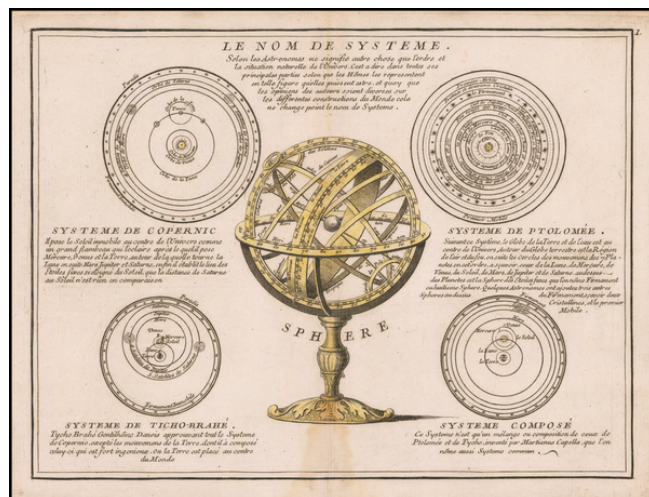

## Le Nom De Systeme [Armillary Sphere and models of the Solar System]

**Stock#:** 58849  
**Map Maker:** Le Rouge  
**Date:** 1749  
**Place:** Paris  
**Color:** Hand Colored  
**Condition:** VG  
**Size:** 10.5 x 8 inches  
**Price:** SOLD

### Description:

Decorative armillary sphere, published in Paris by Le Rouge.

The primary image is surrounded by 4 models of the solar system, based upon Copernicus, Ptolemy, Tycho-Brahe and the System Compose, a composite system invented by Martianus Capella, based upon Ptolemy and Tycho Brahe, with the earth at the center of the Universe.