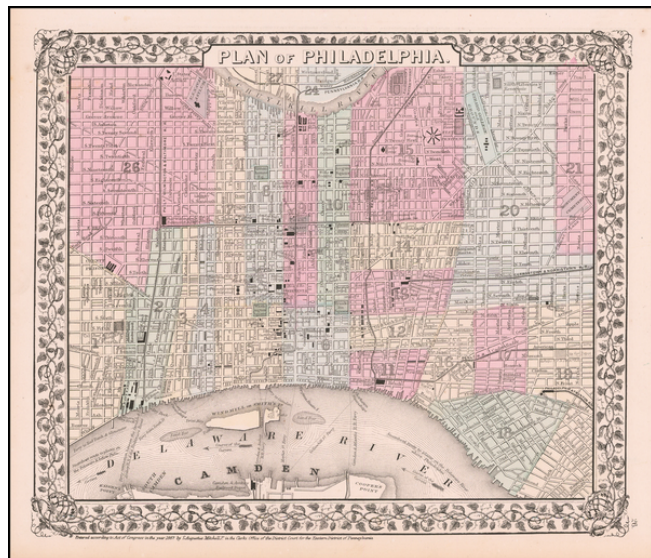

Barry Lawrence Ruderman Antique Maps Inc.

7407 La Jolla Boulevard
La Jolla, CA 92037

www.raremaps.com

(858) 551-8500
blr@raremaps.com

Plan of Philadelphia

Stock#: 58809
Map Maker: Mitchell Jr.
Date: 1870
Place: Philadelphia
Color: Hand Colored
Condition: VG+
Size: 14 x 11 inches
Price: SOLD

Description:

Detailed plan of the City, showing wards, streets, public buildings, ferrys, Windmill or Smith Island, Cooper's Point, Steamboat Routes, warves, and a host of Railroad and other details.

Detailed Condition: