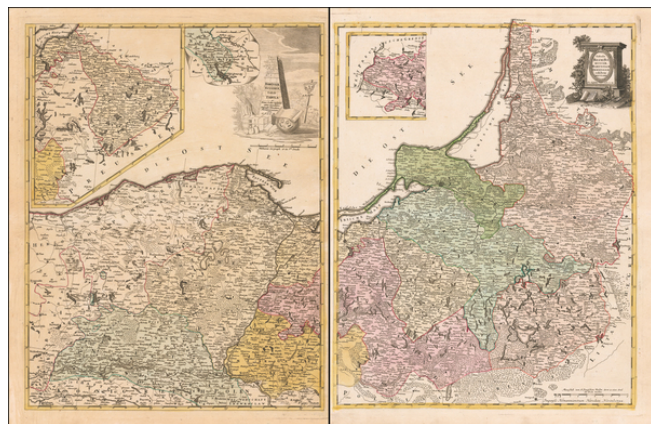

Stock#: 58775
Map Maker: Gussefeld
Date: 1775 / 1780
Place: Nuremberg
Color: Hand Colored
Condition: VG+
Size: 23 x 15.5 inches (each)
Price: \$975.00

Description:

Scarce map of Poland, Lithuania, Kalingrad, Pomerania, etc.

The maps were created by Gussefeld, one of his earliest maps, and published by Homann Heirs.

Detailed Condition:

2 maps, not joined.