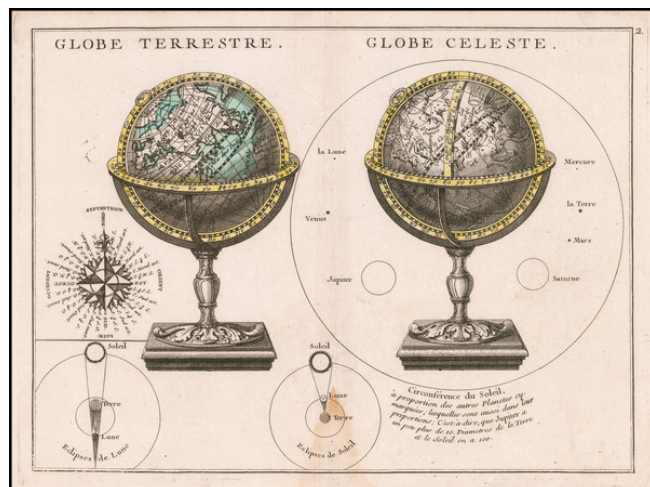

Barry Lawrence Ruderman Antique Maps Inc.

7407 La Jolla Boulevard
La Jolla, CA 92037

www.raremaps.com

(858) 551-8500
blr@raremaps.com

Globe Terrestre (with) Globe Celestre (with) Compass Rose, &c

Stock#: 58769
Map Maker: Le Rouge
Date: 1749
Place: Paris
Color: Hand Colored
Condition: VG
Size: 10.5 x 8 inches
Price: \$225.00

Description:

Decorative pair of Globes, with the Celestial Globe surrounded by a model of solar system.

Also includes an elaborate compass rose and two smaller models depicting eclipses of the sun and moon.

Detailed Condition:

Minor foxing.