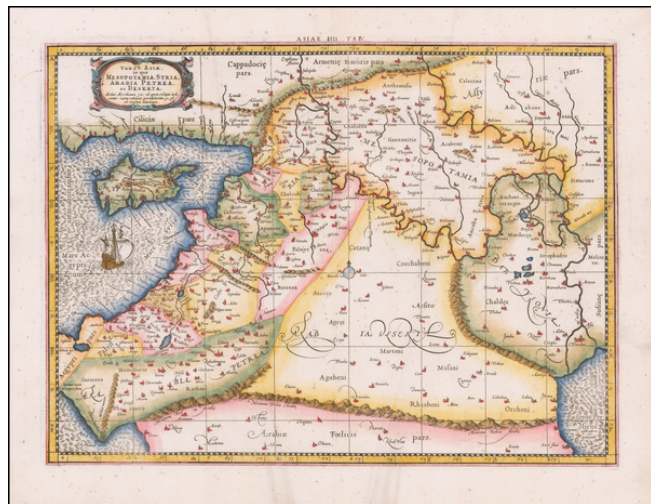

## Tab. IV. Asiae in qua Mesopotamia, Syria, Arabia Petrea ac Deserta . . . [Shows Cyprus]

**Stock#:** 58766  
**Map Maker:** Mercator  
**Date:** 1578 (1696)  
**Place:** Amsterdam  
**Color:** Hand Colored  
**Condition:** VG+  
**Size:** 18 x 13.5 inches  
**Price:** \$ 675.00

### Description:

Nice wide margined example of Mercator's Ptolemaic map of Cyprus, the Holy Land, Syria, Chaldea, Mesopotamia, Armenia, etc.

Nice example of Mercator's map of the region, from Mercator's edition of Ptolemy's *Geographia*, first published in 1578 and republished in Amsterdam beginning in 1695.

Gerard Mercator published his edition of Ptolemy's maps as what he intended as a companion to his *Atlas of the Modern World*. Beginning with the 1695 edition, the plates were re-worked, substituting a new cartouche within the map, containing a second title.