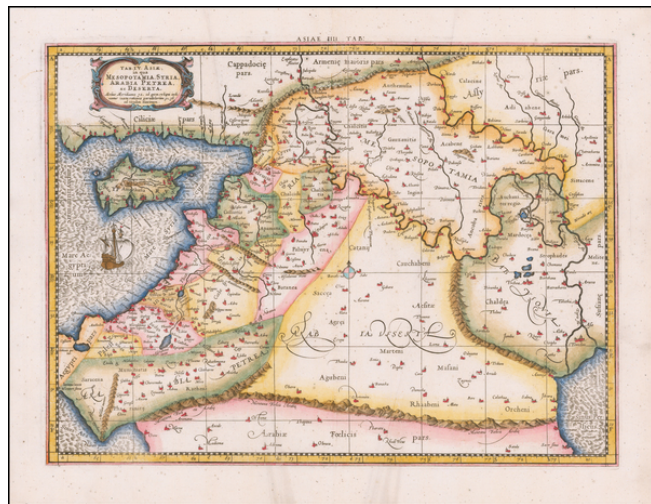

Barry Lawrence Ruderman Antique Maps Inc.

7407 La Jolla Boulevard
La Jolla, CA 92037

www.raremaps.com

(858) 551-8500
blr@raremaps.com

Tab. IV. Asiae in qua Mesopotamia, Syria, Arabia Petrea ac Deserta . . . [Shows Cyprus]

Stock#: 58766
Map Maker: Mercator
Date: 1578 (1696)
Place: Amsterdam
Color: Hand Colored
Condition: VG+
Size: 18 x 13.5 inches
Price: \$750.00

Description:

Nice wide margined example of Mercator's Ptolemaic map of Cyprus, the Holy Land, Syria, Chaldea, Mesopotamia, Armenia, etc.

Nice example of Mercator's map of the region, from Mercator's edition of Ptolemy's *Geographia*, first published in 1578 and republished in Amsterdam beginning in 1695.

Gerard Mercator published his edition of Ptolemy's maps as what he intended as a companion to his *Atlas of the Modern World*. Beginning with the 1695 edition, the plates were re-worked, substituting a new cartouche within the map, containing a second title.