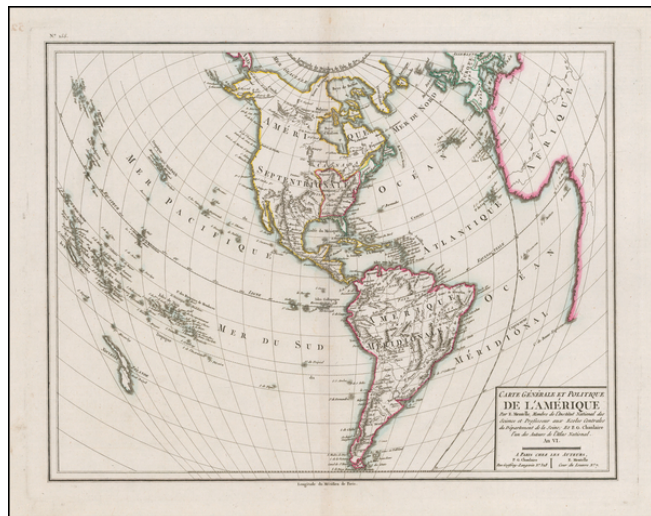

## Carte Generale Et Politique De L'Amerique . . . An VI

**Stock#:** 58742  
**Map Maker:** Mentelle & Chanlaire  
**Date:** 1798  
**Place:** Paris  
**Color:** Hand Colored  
**Condition:** VG+  
**Size:** 17 x 13 inches  
**Price:** \$ 145.00

### Description:

Detailed map of America, with the United States outlined in red, published in the Sixth Year of the First French Republic.

The limited knowledge of the interior of North America and the Northwest Coast of America and Alaska are still quite evident.

Includes nice detail throughout the map.