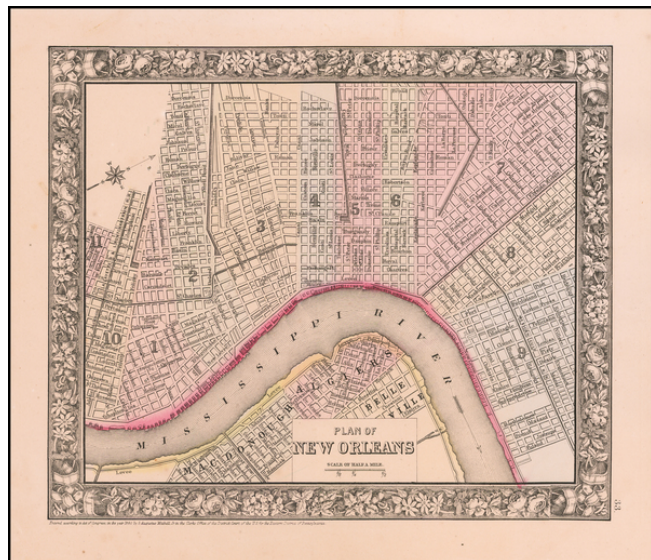

Barry Lawrence Ruderman Antique Maps Inc.

7407 La Jolla Boulevard
La Jolla, CA 92037

www.raremaps.com

(858) 551-8500
blr@raremaps.com

Plan of New Orleans

Stock#: 58725
Map Maker: Mitchell Jr.
Date: 1863
Place: Philadelphia
Color: Hand Colored
Condition: VG+
Size: 11 x 9 inches
Price: SOLD

Description:

Attractive map of New Orleans, with decorative border showing Mississippi River to Algiers, parks and trolleys.

The map is hand colored by wards. Shows streets, buildings, rail lines, etc.

An attractive city plan from the pre-eminent commercial publisher of the era.