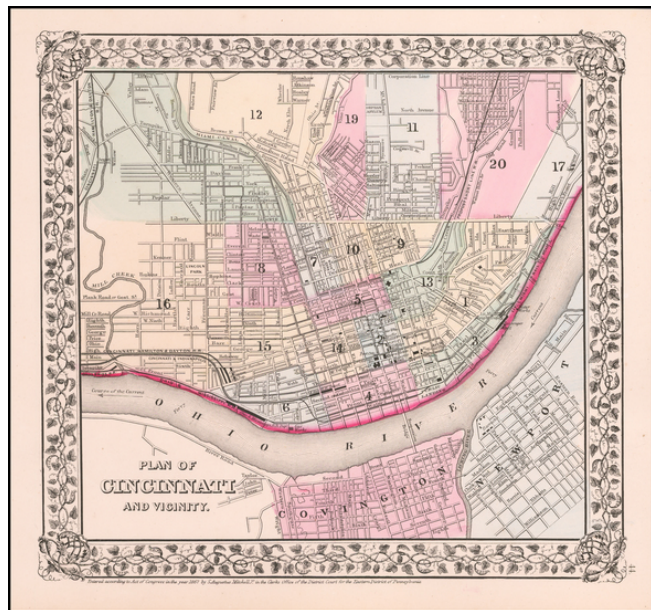

Barry Lawrence Ruderman Antique Maps Inc.

7407 La Jolla Boulevard
La Jolla, CA 92037

www.raremaps.com

(858) 551-8500
blr@raremaps.com

Plan of Cincinnati and Vicinity

Stock#: 58704
Map Maker: Mitchell Jr.
Date: 1865
Place: Philadelphia
Color: Hand Colored
Condition: VG+
Size: 12 x 11 inches
Price: SOLD

Description:

Detailed map of Cincinnati, colored by wards, naming streets, buildings, depots, landings, railroads, etc.

Detailed Condition: