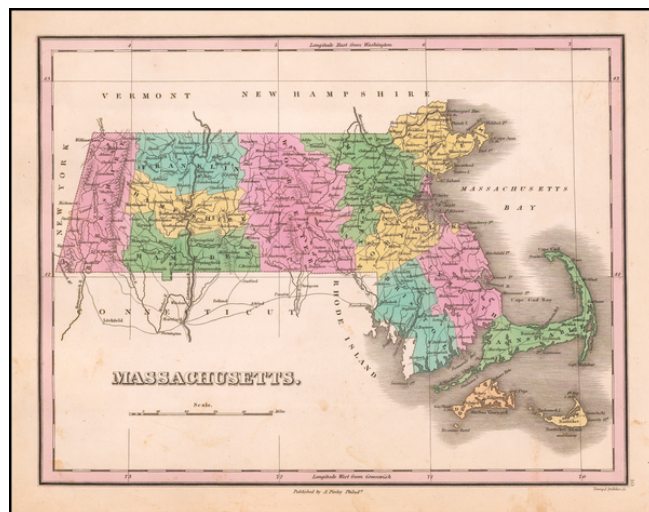

Barry Lawrence Ruderman Antique Maps Inc.

7407 La Jolla Boulevard
La Jolla, CA 92037

www.raremaps.com

(858) 551-8500
blr@raremaps.com

Massachusetts

Stock#: 58683
Map Maker: Finley
Date: 1827
Place: Philadelphia
Color: Hand Colored
Condition: VG+
Size: 11 x 9 inches
Price: \$145.00

Description:

Fine example of Finley's map of Massachusetts.

The map is colored by counties and shows towns, roads, rivers, mountains and other geographical features.

Detailed Condition: