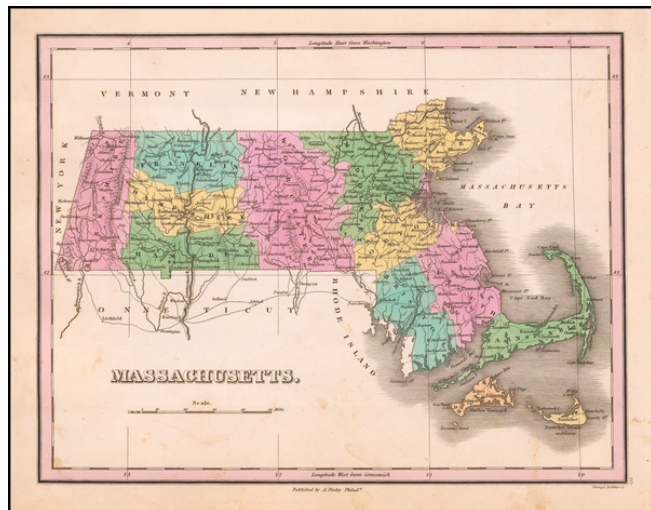

Barry Lawrence Ruderman Antique Maps Inc.

7407 La Jolla Boulevard
La Jolla, CA 92037

www.raremaps.com

(858) 551-8500
blr@raremaps.com

Massachusetts

Stock#: 58683
Map Maker: Finley
Date: 1827
Place: Philadelphia
Color: Hand Colored
Condition: VG+
Size: 11 x 9 inches
Price: \$145.00

Description:

Fine example of Finley's map of Massachusetts.

The map is colored by counties and shows towns, roads, rivers, mountains and other geographical features.

Detailed Condition: