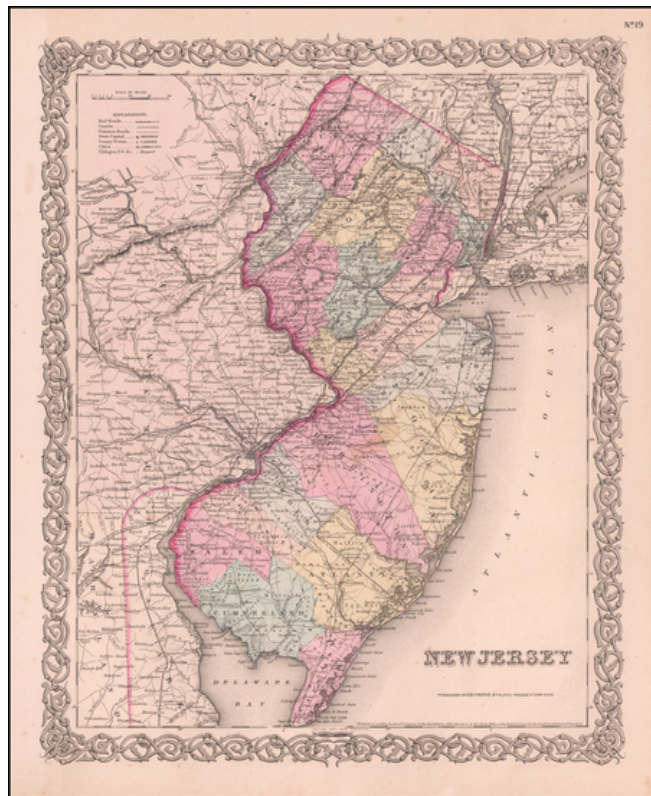

**Barry Lawrence Ruderman  
Antique Maps Inc.**

7407 La Jolla Boulevard  
La Jolla, CA 92037

www.raremaps.com

(858) 551-8500  
blr@raremaps.com

**Colton's New Jersey**

**Stock#:** 58681  
**Map Maker:** Colton  
  
**Date:** 1860  
**Place:** New York  
**Color:** Hand Colored  
**Condition:** VG+  
**Size:** 16 x 13 inches  
  
**Price:** \$95.00

**Description:**

Attractive map of the state, hand colored by counties. Shows towns, rivers, railroads, train stations, islands, some townships, and other fine details. A wide margined example in vivid color.

This is the rare 1859 edition which bears Johnson & Browning's imprint, shortly before they created their own New Illustrated Family Atlas of the World. Classical Colton decorative border.

**Detailed Condition:**