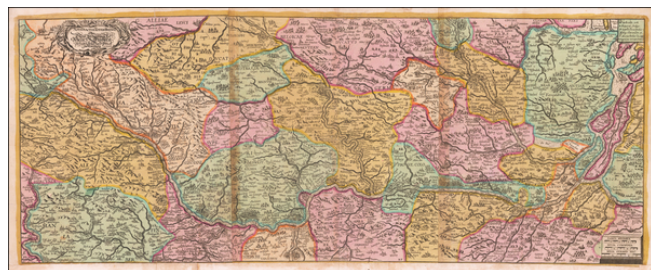

**Barry Lawrence Ruderman  
Antique Maps Inc.**

7407 La Jolla Boulevard  
La Jolla, CA 92037

[www.raremaps.com](http://www.raremaps.com)

(858) 551-8500  
[blr@raremaps.com](mailto:blr@raremaps.com)

---

**[Course of the Rhine River] Nova Tractus Totius Rheni Oder Neue beschreibung des  
Rhein-Strom**

**Stock#:** 58670  
**Map Maker:** Funcke  
**Date:** 1690 circa  
**Place:** Nuremberg  
**Color:** Hand Colored  
**Condition:** VG  
**Size:** 39.7 x 16 inches  
**Price:** \$ 1,600.00

**Description:**

***David Funck's Edition of the 1621 Wolfgang Kilian Map of the Rhine***

Fine old color example of David Funcke's rare 2 sheet map of the course of the Rhine River, published in Nuremberg.

The map extends from Basel at the far left to Dordrecht and the Rotterdam area.

The map is a later issue of Wolfgang Kilian's map of the Rhine, published in in 1621, retaining the "H.F." initials at the bottom center.

Each of the major towns shown along the way includes a small birdseye view.