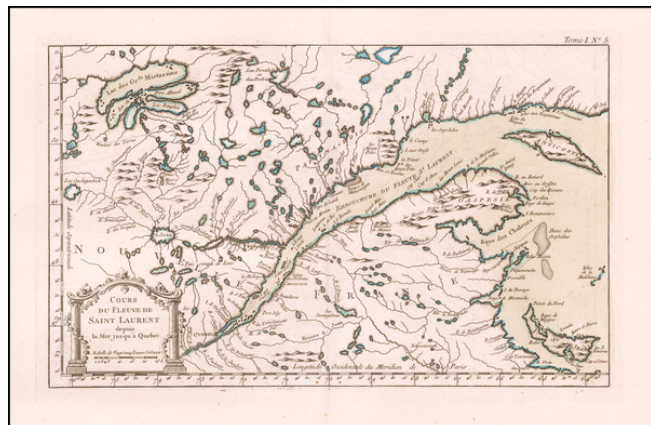

## Cours de Fleuve de Saint Laurent depuis la Mer jusqu'a Quebec

**Stock#:** 58657  
**Map Maker:** Bellin  
**Date:** 1764  
**Place:** Paris  
**Color:** Hand Colored  
**Condition:** VG+  
**Size:** 12 x 8 inches  
**Price:** \$145.00

### Description:

An excellent map of the Course of the St. Lawrence River, from Quebec to the sea., from Bellin's *Petit Atlas Maritime*.

The map details the many rivers and lakes adjacent to the St. Lawrence.