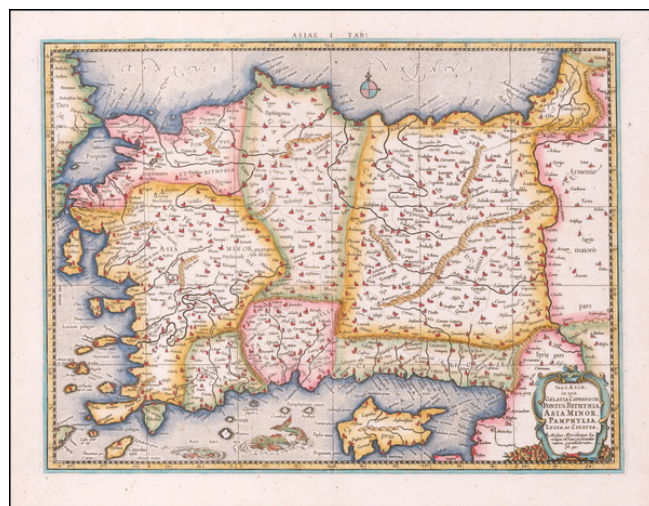

**Barry Lawrence Ruderman  
Antique Maps Inc.**

7407 La Jolla Boulevard  
La Jolla, CA 92037

www.raremaps.com

(858) 551-8500  
blr@raremaps.com

---

**Tab. I. Asiae, in qua Galatia, Cappadocia, Pontus, Bithynia, Asia Minor, Pamphylia,  
Lycia ac Cilicia . . .**

**Stock#:** 58612  
**Map Maker:** Mercator  
**Date:** 1578 (1695)  
**Place:** Duisburg  
**Color:** Hand Colored  
**Condition:** VG+  
**Size:** 18 x 13.5 inches  
**Price:** \$475.00

**Description:**

Nice example of Mercator's map of Asia, Minor and Cyprus, from Mercator's edition of Ptolemy's *Geographia*, first published in 1578 and republished in Amsterdam beginning in 1695.

Includes a Sea Monster, cartouche and a detailed treatment of the region.

Gerard Mercator published his edition of Ptolemy's maps as what he intended as a companion to his Atlas of the Modern World. Beginning with the 1695 edition, the plates were re-worked, substituting a new cartouche within the map, containing a second title.