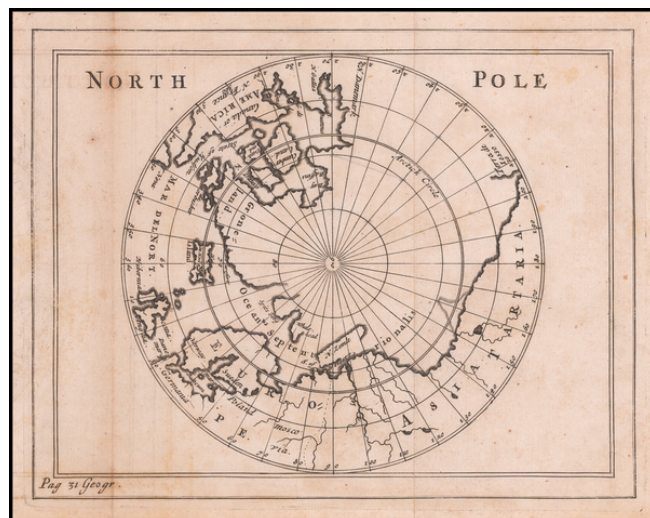

Barry Lawrence Ruderman Antique Maps Inc.

7407 La Jolla Boulevard
La Jolla, CA 92037

www.raremaps.com

(858) 551-8500
blr@raremaps.com

North Pole

Stock#: 58609
Map Maker: Moore
Date: 1681
Place: London
Color: Uncolored
Condition: VG
Size: 8.5 x 6.5 inches
Price: SOLD

Description:

English North Polar Rarity

Rare English map of the North Polar regions, published by Jonas Moore.

The map appeared in Moore's *A New Geography*. Many of the plates in the work were engraved by Herman Moll, who had moved to London in 1678 and had not yet begun publishing under his own name. These are among the earliest known maps engraved by Moll. Burden credits Moll's first map as being his work for William Berry, also in 1681.

Rarity

The maps of Sir Jonas Moore are very rare.

AMPR / oldmaps.com lists no examples of the map on the market in the past 30 years.

This is the first example of the map we have seen on the market in more than 20 years.