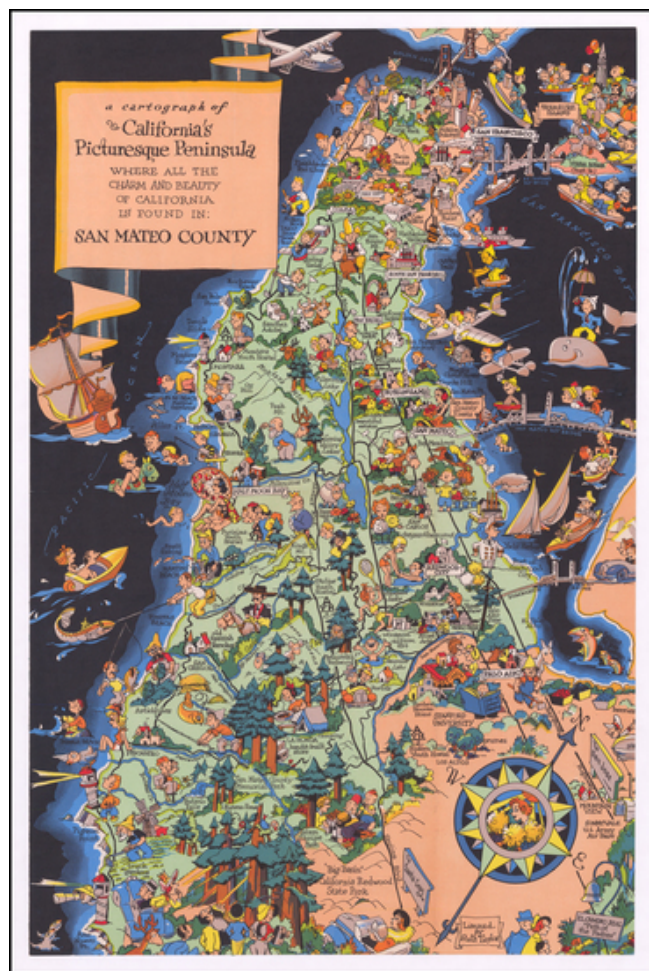

Barry Lawrence Ruderman Antique Maps Inc.

7407 La Jolla Boulevard
La Jolla, CA 92037

www.raremaps.com

(858) 551-8500
blr@raremaps.com

a cartograph of California's Picturesque Peninsula where all the Charm and Beauty of California is Found in: San Mateo County

Stock#: 58608
Map Maker: Taylor White
Date: 1930 circa
Place: Boston
Color: Color
Condition: VG+
Size: 12 x 18 inches
Price: SOLD

Description:

Marvelous whimsical map of San Mateo County by Ruth Taylor White one of the most famous pictograph artists of the period.

Ruth Taylor White was among the most prolific makers of pictographic maps. Her whimsical style combines her artistic skills with local color and flavor, making her maps among the most collected pictographic maps.

illustrations, all in very good condition. The other side opens to a poster with black and white photo illustrations of the areas attractions set against a schematic map of the region, and notes "Take this delightful swing through San Mateo County".