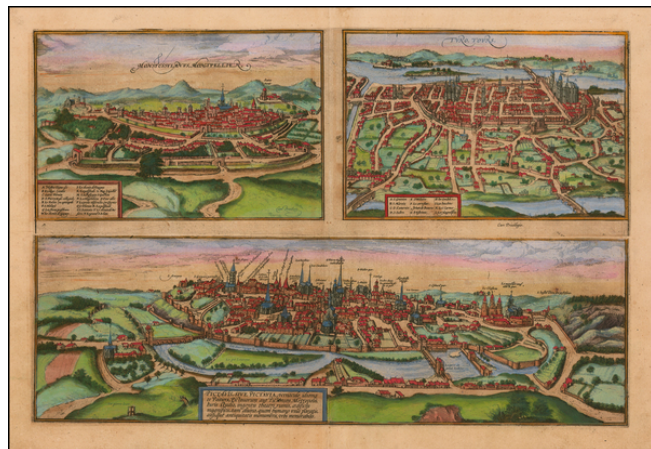

**Barry Lawrence Ruderman
Antique Maps Inc.**

7407 La Jolla Boulevard
La Jolla, CA 92037

www.raremaps.com

(858) 551-8500
blr@raremaps.com

Monsiessulanus, Montpellier (and) Turo, Tours, (and) Pictavis, sive Pictavia . . .

Stock#: 58510mp2
Map Maker: Braun & Hogenberg
Date: 1576 circa
Place: Cologne
Color: Hand Colored
Condition: VG
Size: 20.5 x 16 inches
Price: SOLD

Description:

Detailed plan of the towns of Poitiers, Montpellier and Tours, from Braun & Hogenberg's *Civitates Orbis Terrarum*, the most important book of town plans and views published in the 16th Century.

Beautiful old colored plan of the three cities, showing fortified walls, churches, etc.

Detailed Condition:

Old Color. Some color offsetting