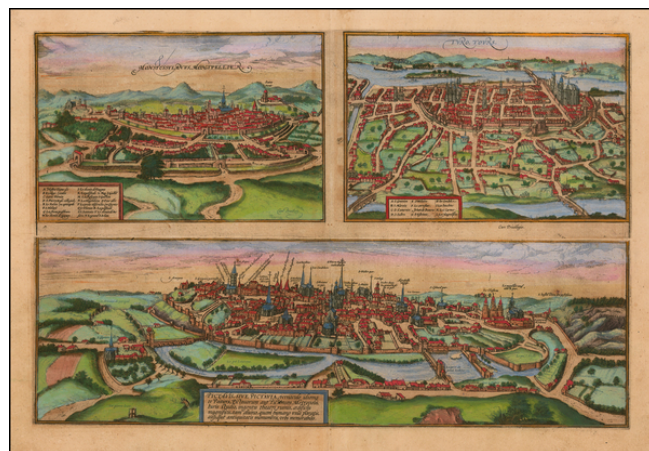

**Barry Lawrence Ruderman
Antique Maps Inc.**

7407 La Jolla Boulevard
La Jolla, CA 92037

www.raremaps.com

(858) 551-8500
blr@raremaps.com

Monsiessulanus, Montpellier (and) Turo, Tours, (and) Pictavis, sive Pictavia . . .

Stock#: 58510mp2
Map Maker: Braun & Hogenberg
Date: 1576 circa
Place: Cologne
Color: Hand Colored
Condition: VG
Size: 20.5 x 16 inches
Price: \$275.00

Description:

Detailed plan of the towns of Poitiers, Montpellier and Tours, from Braun & Hogenberg's *Civitatus Orbis Terrarum*, the most important book of town plans and views published in the 16th Century.

Beautiful old colored plan of the three cities, showing fortified walls, churches, etc.

Detailed Condition:

Old Color. Some color offsetting