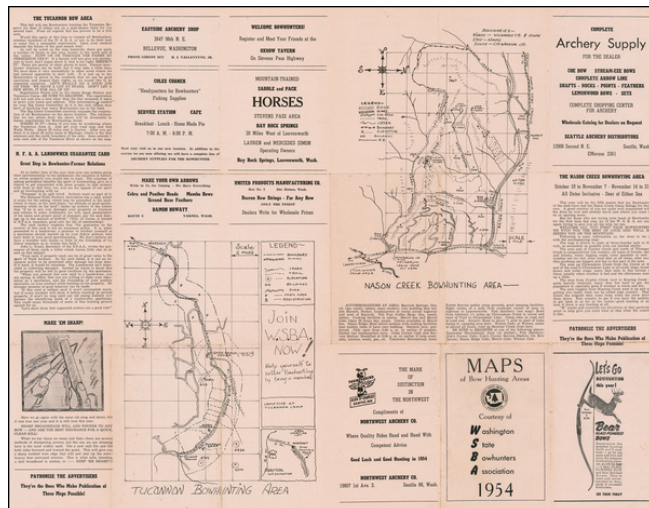

Stock#: 58497
Map Maker: Washington State Bowhunters Association
Date: 1954
Place: n.p.
Color: Uncolored
Condition: VG
Size: 24 x 19 inches
Price: \$ 120.00

Description:

Washington State Bow Hunters Map

Interesting guide and advertising map for Washington Bow Hunters, published in 1954.

Includes maps of the following bow hunting areas:

- Tucannon
- Nason Creek
- Sherwood Forest
- Capitol Forest'

Rarity

We were unable to locate any references to the map on line or in OCLC.