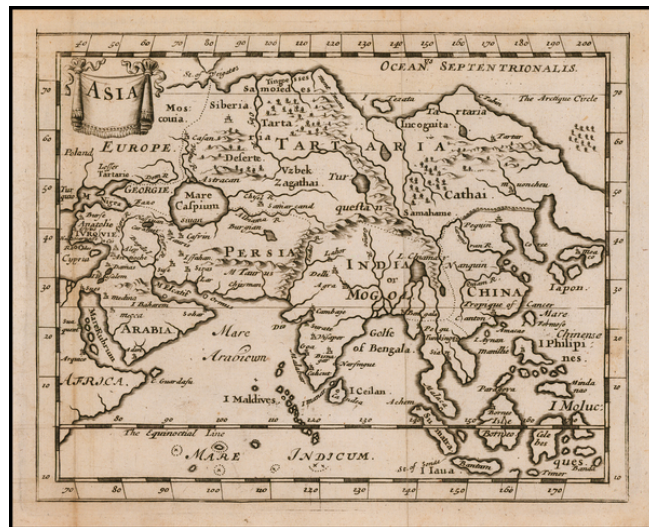

## Asia

**Stock#:** 58493  
**Map Maker:** Moore  
**Date:** 1681  
**Place:** London  
**Color:** Uncolored  
**Condition:** VG  
**Size:** 6 x 5 inches  
**Price:** \$345.00

#### ***Rare Miniature English Map of The Asian Continent***

Rare English map of Asia by Jonas Moore, published in London.

The map appeared in Moore's *A New Geography*. Many of the plates in the work were engraved by Herman Moll, who had moved to London in 1678 and had not yet begun publishing under his own name. These are among the earliest known maps engraved by Moll. Burden credits Moll's first map as being his work for William Berry, also in 1681.

### **Rarity**

The maps of Sir Jonas Moore are very rare.

AMPR / oldmaps.com lists no examples of the map on the market in the past 30 years.

This is the first example of the map we have seen on the market in more than 20 years.