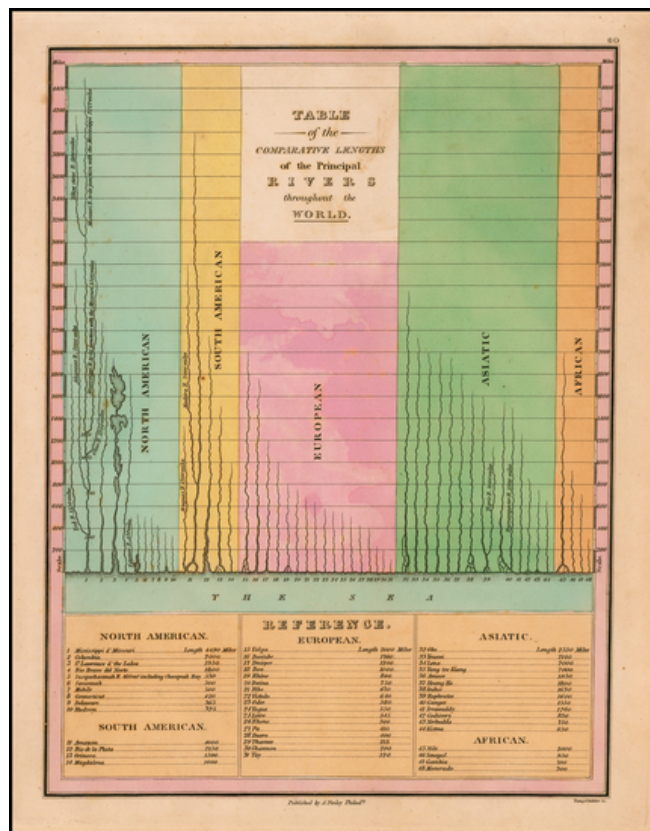

Barry Lawrence Ruderman Antique Maps Inc.

7407 La Jolla Boulevard
La Jolla, CA 92037

www.RareMaps.com

(858) 551-8500
blr@RareMaps.com

Table of the Comparative Lengths of the Principal Rivers throughout the World

Stock#: 58474
Map Maker: Finley
Date: 1827
Place: Philadelphia
Color: Hand Colored
Condition: VG+
Size: 9 x 11.5 inches
Price: \$75.00

Description:

Interesting image illustrating the comparative heights of various mountains and volcanoes, with a reference chart by continent below, showing heights.