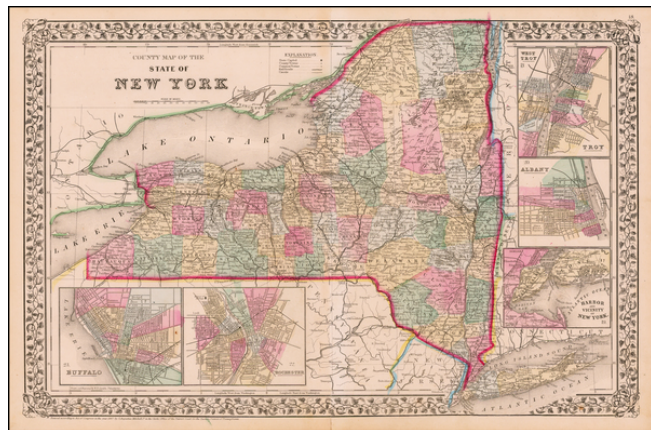

## County Map of the State of New York

**Stock#:** 58473  
**Map Maker:** Mitchell Jr.  
**Date:** 1878  
**Place:** Philadelphia  
**Color:** Hand Colored  
**Condition:** VG  
**Size:** 21 x 14 inches  
**Price:** \$55.00

### Description:

Detailed map of New York, colored by county, showing towns, roads, railroads, canals, etc. Insets of Long Island, New York Vicinity, Buffalo, Albany and Rochester. Decorative grapeleaf border. One of the most interesting NY atlas maps of the period.

### Detailed Condition:

Centerfold tear repair.