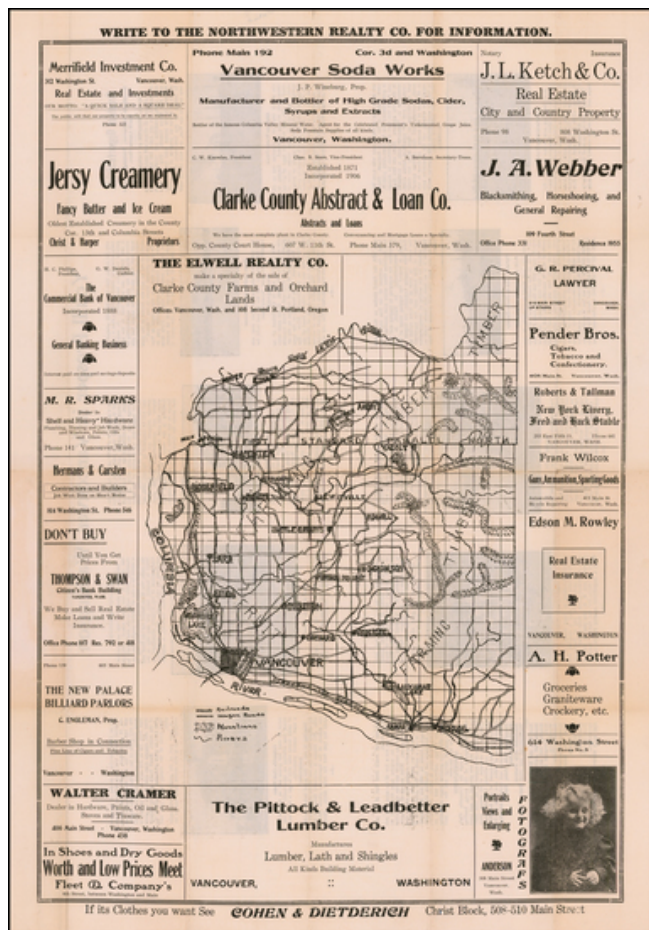

## [Map of Clarke County Washington]

**Stock#:** 58454  
**Map Maker:** Anonymous  
**Date:** 1910 circa  
**Place:** Vancouver, Washington  
**Color:** Uncolored  
**Condition:** VG  
**Size:**  
**Price:** \$125.00

### *You'll Prosper in Vancouver, Washington*

Early promotional map of Clarke County, promoting businesses in and around the Vancouver, Washington area.

The map is ringed by illustrations of local businesses.