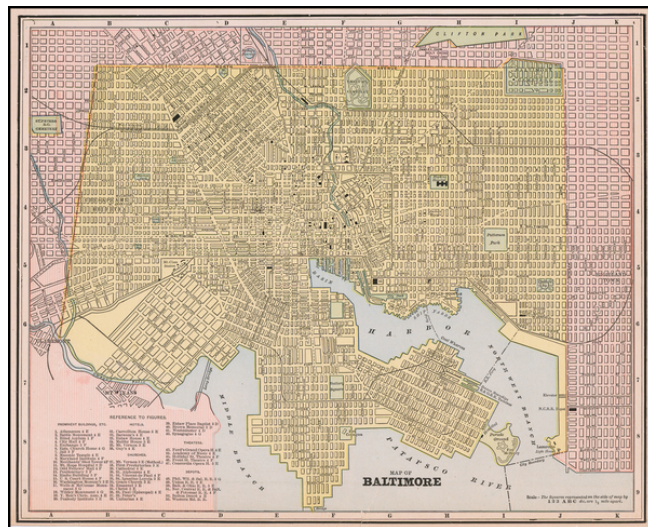

## Baltimore

**Stock#:** 58435  
**Map Maker:** Cram  
**Date:** 1892  
**Place:** Chicago  
**Color:** Color  
**Condition:** VG+  
**Size:** 13 x 10 inches  
**Price:** \$35.00

### Description:

Detailed city plan, showing streets, buildings, train lines, public places, rivers, etc.

Cram was one of the pre-eminent American Mapmakers of the late 19th Century, relying upon a cerographic printing process first applied to maps by the Morse family in the late 1830s, which ultimately led to the demise of the handcolored map.