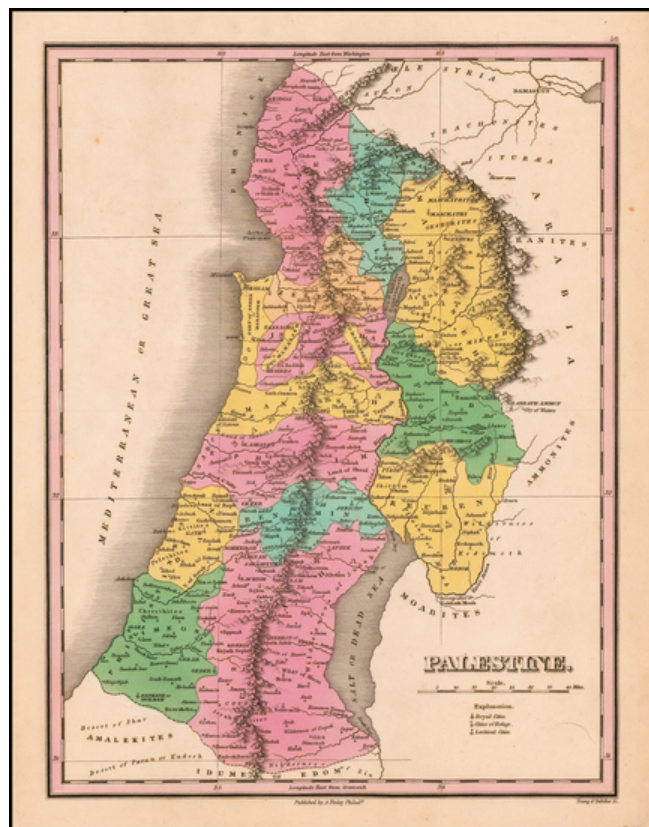

Barry Lawrence Ruderman Antique Maps Inc.

7407 La Jolla Boulevard
La Jolla, CA 92037

www.raremaps.com

(858) 551-8500
blr@raremaps.com

Palestine

Stock#: 58432
Map Maker: Finley
Date: 1826
Place: Philadelphia
Color: Hand Colored
Condition: VG+
Size: 11 x 9 inches
Price: SOLD

Description:

Detailed map of the Holy Land, from a rare late edition of Finley's *New General Atlas*.

Detailed Condition: