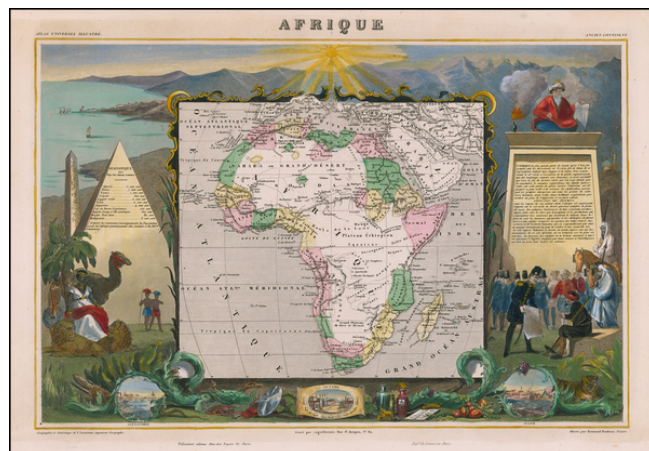

Barry Lawrence Ruderman Antique Maps Inc.

7407 La Jolla Boulevard
La Jolla, CA 92037

www.raremaps.com

(858) 551-8500
blr@raremaps.com

Afrique

Stock#: 58430
Map Maker: Levasseur
Date: 1845
Place: Paris
Color: Hand Colored
Condition: VG+
Size: 17 x 11 inches
Price: SOLD

Description:

Decorative map of Africa from Levasseur's *Atlas Universel Illustré*.

Illustrations showing people, animals and town insets of commerce.

Detailed Condition: