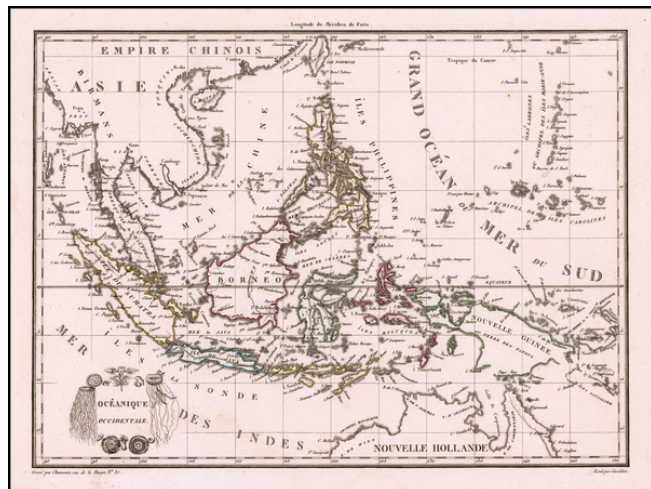

Barry Lawrence Ruderman Antique Maps Inc.

7407 La Jolla Boulevard
La Jolla, CA 92037

www.raremaps.com

(858) 551-8500
blr@raremaps.com

Océanique Occidentale (Southeast Asia & Philippines)

Stock#: 58382
Map Maker: Malte-Brun
Date: 1812
Place: Paris
Color: Outline Color
Condition: VG+
Size: 11.5 x 9 inches
Price: On Hold

Description:

Decorative map of the region bounded by Taiwan, Pegu and Northern Australia, centered on the Philippines and Borneo.

Malte Brun's maps were very up to date and well researched, meaning that this map includes the most recent discoveries in the Pacific.