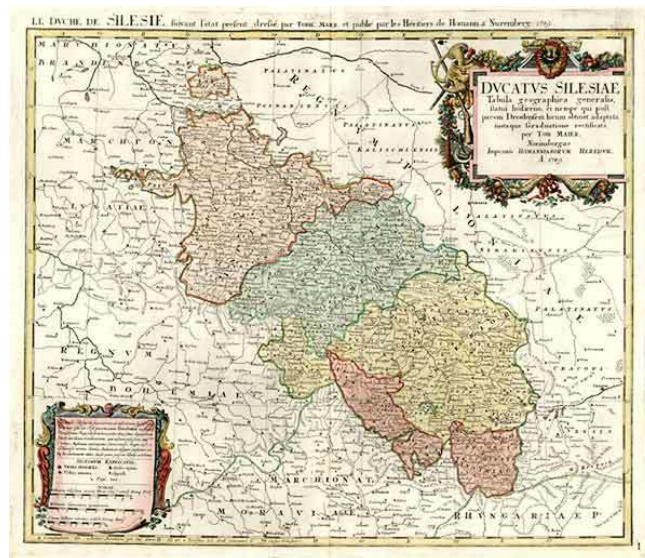

Barry Lawrence Ruderman Antique Maps Inc.

7407 La Jolla Boulevard
La Jolla, CA 92037

www.raremaps.com

(858) 551-8500
blr@raremaps.com

Ducatus Silesiae Tabula Geographica generalis....1749

Stock#: 5838
Map Maker: Maier
Date: 1749
Place: Nuremberg
Color: Hand Colored
Condition: VG+
Size: 22 x 18 inches
Price: SOLD

Description:

Highly detailed map of Silesia, divided into its provinces, shortly before the dismemberment of Poland. Large decorative cartouche and explanatory key. One of the most detailed regional maps of the mid-18th Century.