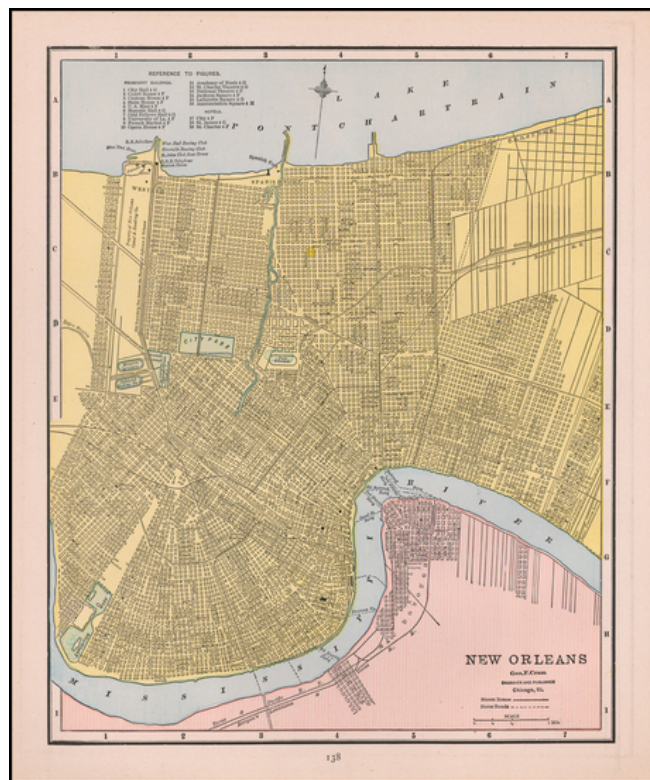

## New Orleans

**Stock#:** 58371  
**Map Maker:** Cram  
**Date:** 1892  
**Place:** Chicago  
**Color:** Color  
**Condition:** VG+  
**Size:** 10 x 13 inches  
**Price:** SOLD

### Description:

Detailed city plan of New Orleans, showing streets, buildings, train lines, public places, rivers, etc.

Cram was one of the pre-eminent American Mapmakers of the late 19th Century, relying upon a cerographic printing process first applied to maps by the Morse family in the late 1830s.