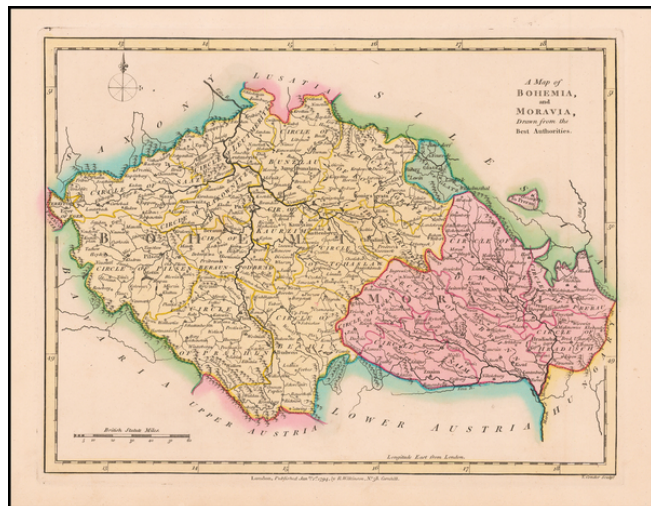

Barry Lawrence Ruderman Antique Maps Inc.

7407 La Jolla Boulevard
La Jolla, CA 92037

www.raremaps.com

(858) 551-8500
blr@raremaps.com

A Map of Bohemia, and Moravia, Drawn from the Best Authorities

Stock#: 58351
Map Maker: Wilkinson
Date: 1794
Place: London
Color: Hand Colored
Condition: VG+
Size: 11.5 x 9 inches
Price: \$65.00

Description:

A fabulous regional map of Bohemia and Moravia.

Shows towns, rivers, mountains, etc.

Striking engraving and original wash colors. Robert Wilkinson was active in London as a cartographic publisher from 1785 to 1825. He produced a number of nice works, including a *General Atlas* and a re-issuance of Bowen & Kitchen's *English Atlas*, along with excellent large format separate maps.