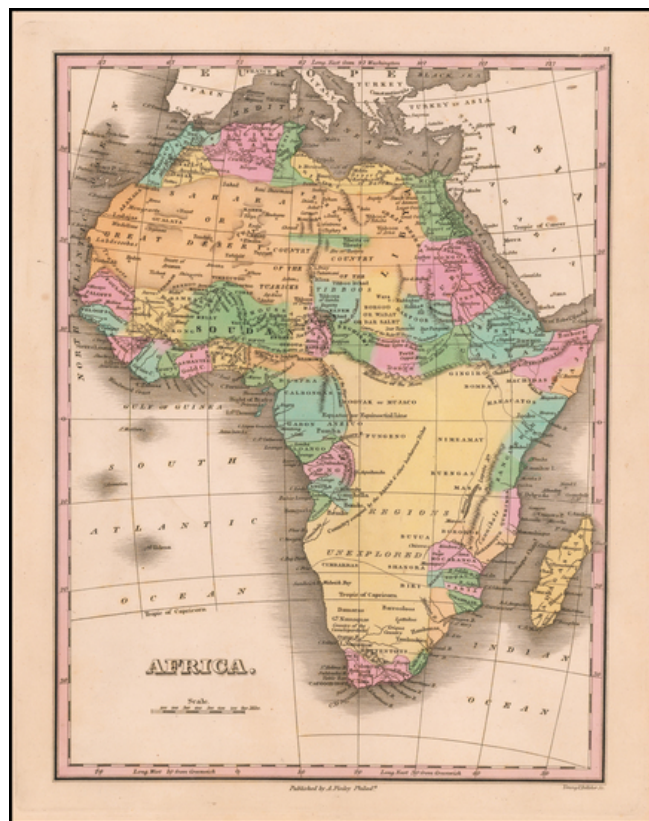

Barry Lawrence Ruderman Antique Maps Inc.

7407 La Jolla Boulevard
La Jolla, CA 92037

www.raremaps.com

(858) 551-8500
blr@raremaps.com

Africa

Stock#: 58350
Map Maker: Finley
Date: 1826
Place: Philadelphia
Color: Hand Colored
Condition: VG+
Size: 11.5 x 9 inches
Price: SOLD

Description:

Early edition of Anthony's Finley's map of Africa, published in Philadelphia.

Interesting map of Africa, colored by countries and colonial possessions, from Finley's *New General Atlas*.

Highlights the unexplored regions of Africa.