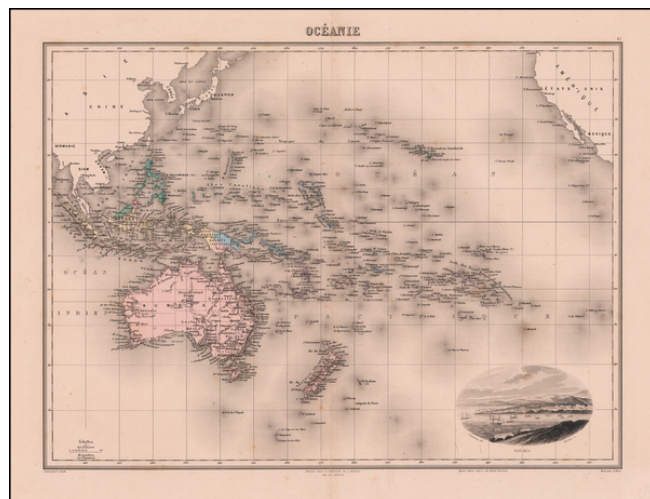

Barry Lawrence Ruderman Antique Maps Inc.

7407 La Jolla Boulevard
La Jolla, CA 92037

www.raremaps.com

(858) 551-8500
blr@raremaps.com

Oceanie

Stock#: 58304
Map Maker: Migeon
Date: 1860
Place: Paris
Color: Color
Condition: VG
Size: 15 x 11 inches
Price: \$145.00

Description:

Early Migeon map of the Pacific Ocean, with a large inset map of Noumea.

Detailed Condition: