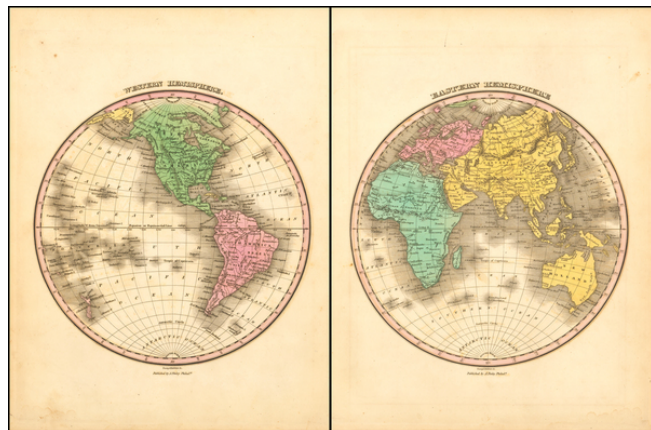

Barry Lawrence Ruderman Antique Maps Inc.

7407 La Jolla Boulevard
La Jolla, CA 92037

www.raremaps.com

(858) 551-8500
blr@raremaps.com

Western Hemisphere [and] Eastern Hemisphere

Stock#: 58236
Map Maker: Finley
Date: 1827
Place: Philadelphia
Color: Hand Colored
Condition: VG+
Size: 9 x 9 inches (each)
Price: \$165.00

Description:

Nice pair of maps of the western and eastern hemispheres, published by Anthony Finley.

Alaska is Russian Possession. Conjectural NW Coast of America. Sandwich Islands shown. Includes a still partially unexplored Australia, still named New Holland, and no hint of land in the Antarctic.