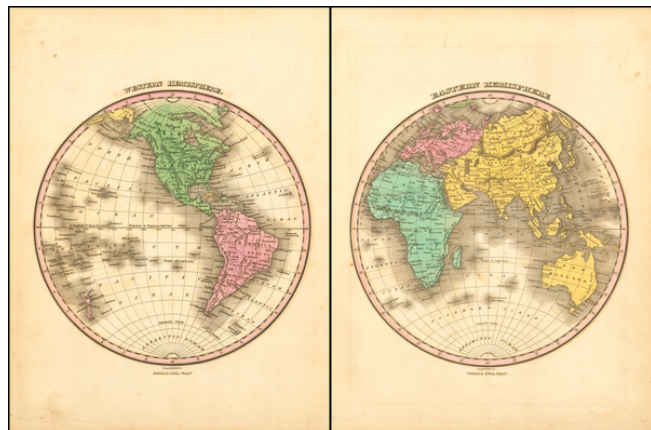

**Barry Lawrence Ruderman  
Antique Maps Inc.**

7407 La Jolla Boulevard  
La Jolla, CA 92037

www.raremaps.com

(858) 551-8500  
blr@raremaps.com

---

**Western Hemisphere [and] Eastern Hemisphere**

**Stock#:** 58236  
**Map Maker:** Finley  
**Date:** 1827  
**Place:** Philadelphia  
**Color:** Hand Colored  
**Condition:** VG+  
**Size:** 9 x 9 inches (each)  
**Price:** SOLD

**Description:**

Nice pair of maps of the western and eastern hemispheres, published by Anthony Finley.

Alaska is Russian Possession. Conjectural NW Coast of America. Sandwich Islands shown. Includes a still partially unexplored Australia, still named New Holland, and no hint of land in the Antarctic.