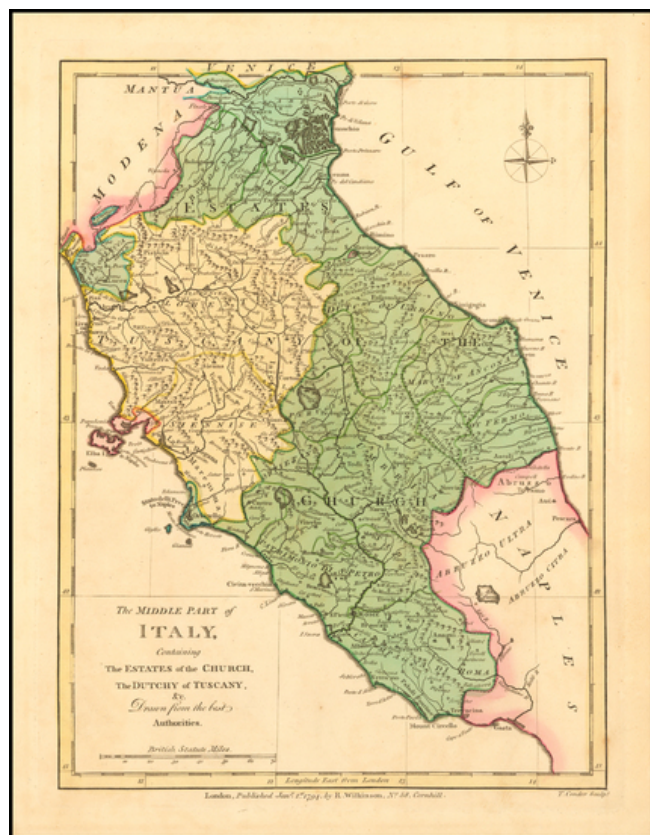

Barry Lawrence Ruderman Antique Maps Inc.

7407 La Jolla Boulevard
La Jolla, CA 92037

www.raremaps.com

(858) 551-8500
blr@raremaps.com

The Middle Part of Italy, Containing The Estates of the Church, The Dutchy of Tuscany, &c. Drawn from the best Authorities

Stock#: 58223
Map Maker: Wilkinson
Date: 1794
Place: London
Color: Hand Colored
Condition: VG+
Size: 11.5 x 9 inches
Price: SOLD

Description:

Attractive English language map of Central Italy, hand colored by regions.

Shows towns, rivers, mountains, lakes, etc. Striking original wash colors.

Robert Wilkinson was active in London as a cartographic publisher from 1785 to 1825. He produced a number of nice works, including a General Atlas and a re-issuance of Bowen & Kitchen's English Atlas, along with excellent large format separate maps.