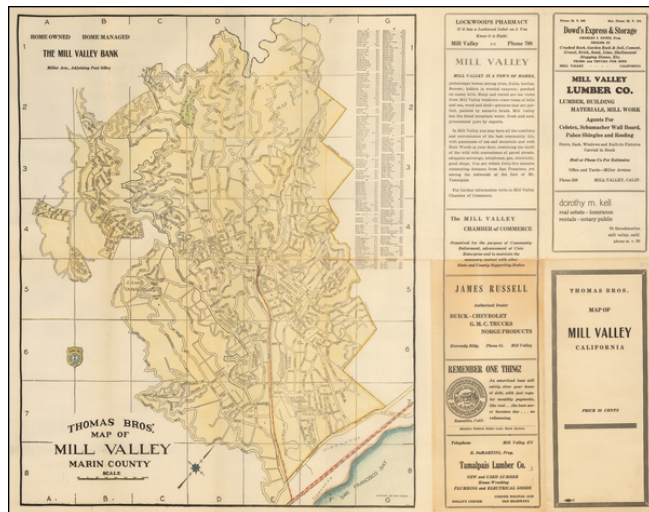

## Thomas Bros. Map of Mill Valley Marin County

**Stock#:** 58177  
**Map Maker:** Thomas Brothers  
**Date:** 1930 circa  
**Place:** Oakland  
**Color:** Color  
**Condition:** VG+  
**Size:** 14.5 x 18 inches  
**Price:** \$245.00

### Description:

Scarce map of the Mill Valley, published by George C. Thomas.

The map includes a detailed city plan, along with advertising.