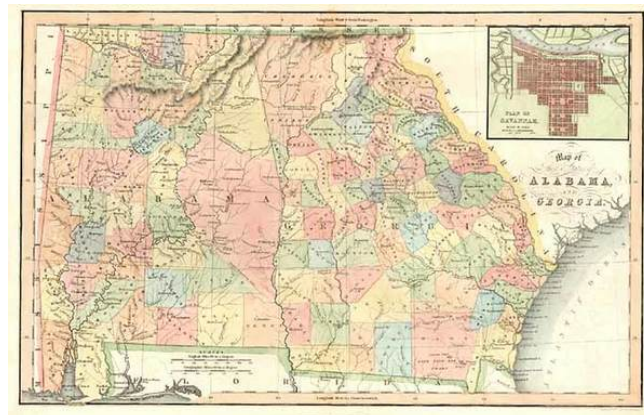

Barry Lawrence Ruderman Antique Maps Inc.

7407 La Jolla Boulevard
La Jolla, CA 92037

www.raremaps.com

(858) 551-8500
blr@raremaps.com

Map of the States of Alabama and Georgia [Inset Plan of Savannah]

Stock#: 5817
Map Maker: Hinton, Simpkin & Marshall
Date: 1832
Place: London
Color: Hand Colored
Condition: VG+
Size: 16 x 10 inches
Price: SOLD

Description:

Scarce early map of Georgia and Alabama, hand colored by counties, showing towns, roads, rivers, lakes, mountains, swamps, court houses, Indian Villages, Forts, etc. Large region dedicated to Cherokee Indians and other large unsettled counties appear in Eastern Alabama. Early County configurations. One of the earliest separate maps of the state published outside of America. Gorgeous full color example.